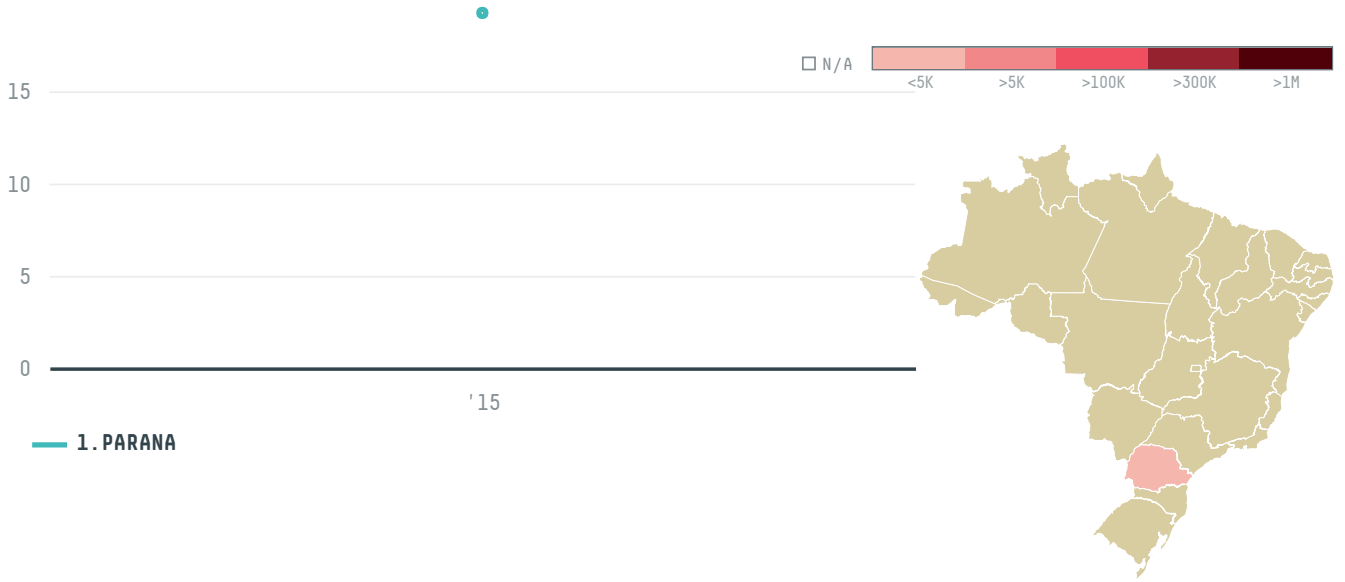

Trase is a partnership between

In collaboration with

and many other organizations and individuals

Donors

This website uses cookies to provide you with an improved user experience. By continuing to browse this site, you consent to the use of cookies and similar technologies. Please visit our [privacy policy](#) for further details.

I AGREE