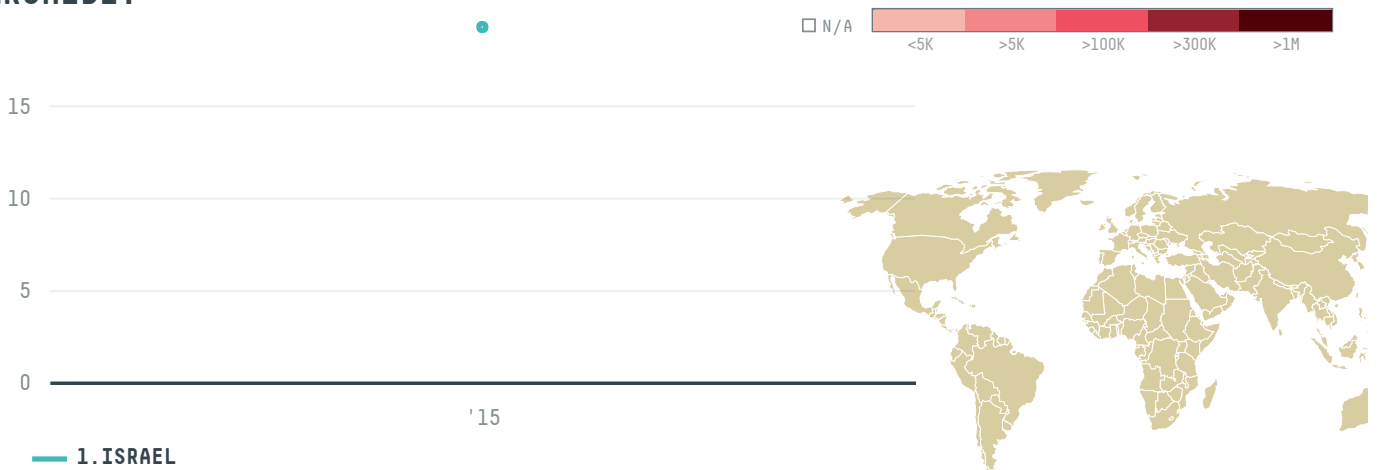

TOP DESTINATION COUNTRIES OF COFFEE IMPORTED BY SOUD SOROR JABER RASHED ALRSHIDI:

This website uses cookies to provide you with an improved user experience. By continuing to browse this site, you consent to the use of cookies and similar technologies. Please visit our [privacy policy](#) for further details.

I AGREE