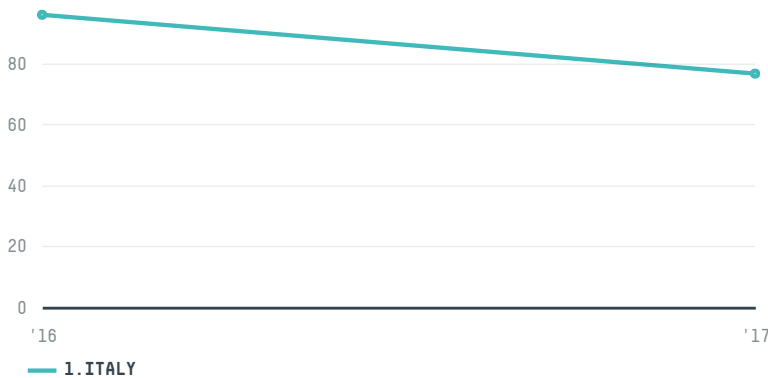

GAMBATO IMPORTAZIONE CAFFE S.A.S.

ACTIVITY: **Importer** COMMODITY: **Coffee** COUNTRY: **Brazil** YEAR: **2017**

GAMBATO IMPORTAZIONE CAFFE S.A.S. was the 648th largest importer of coffee from BRAZIL in 2017, accounting for 77 tons. This is a 20% decrease vs the previous year. As an importer, GAMBATO IMPORTAZIONE CAFFE S.A.S. sources from 1 municipalities, or 0% of the coffee production municipalities. The main destination of the coffee imported by GAMBATO IMPORTAZIONE CAFFE S.A.S. is ITALY, accounting for 100% of the total.

TOP DESTINATION COUNTRIES OF COFFEE IMPORTED BY GAMBATO IMPORTAZIONE CAFFE S.A.S.:

COMPARING COMPANIES IMPORTING COFFEE FROM BRAZIL IN 2017

Trase is a partnership between

In close collaboration with many others.