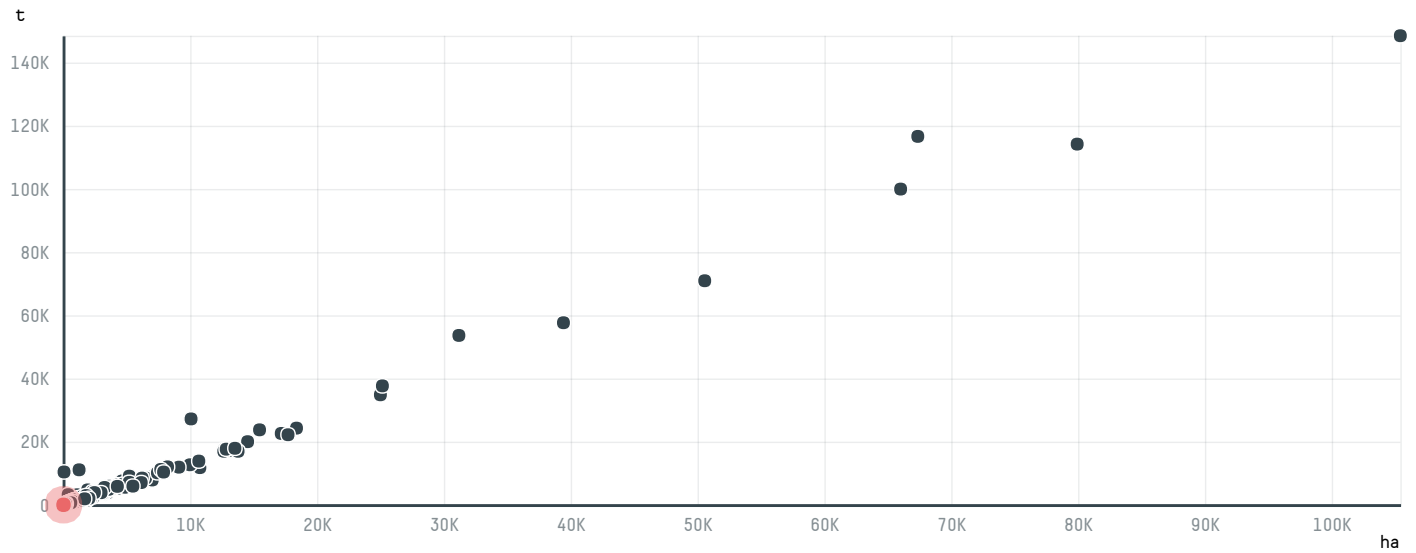

COMPARING COMPANIES IMPORTING COFFEE FROM BRAZIL IN 2015

Trase is a partnership between

In collaboration with

and many other organizations and individuals.

Donors

[Terms of Use](#) · [Privacy policy](#) · [Cookie policy](#) · [Contact us](#)