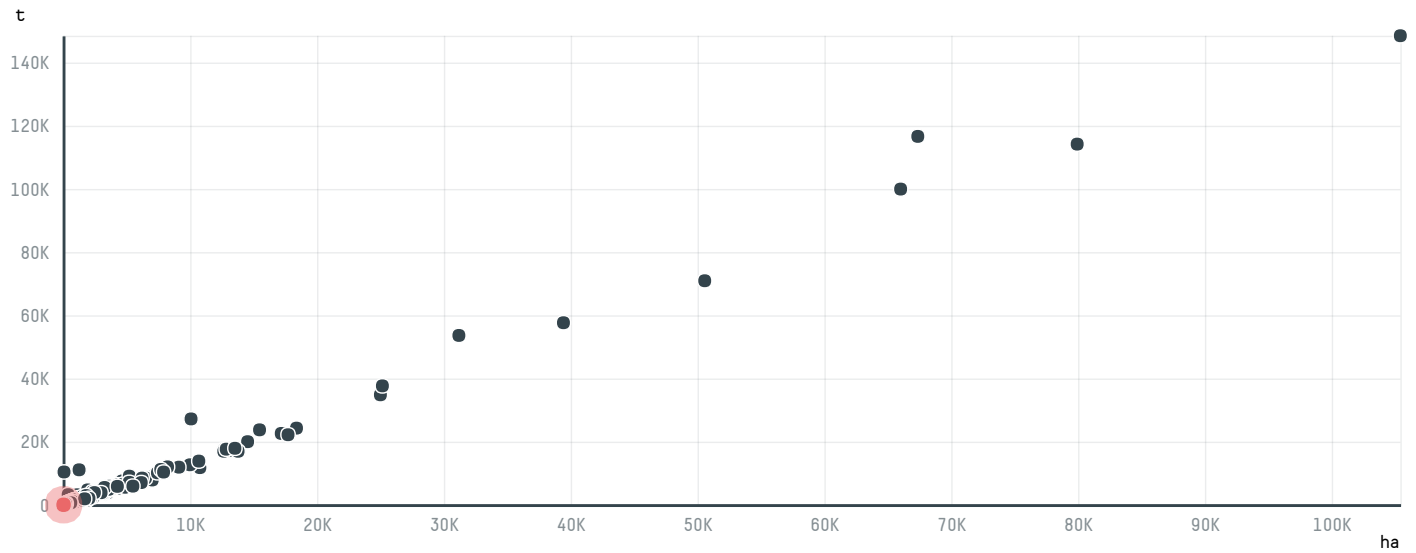

COMPARING COMPANIES IMPORTING COFFEE FROM BRAZIL IN 2015

Trase is a partnership between

In collaboration with

and many other organizations and individuals.

Donors

[Terms of Use](#) · [Privacy policy](#) · [Cookie policy](#) · [Contact us](#)