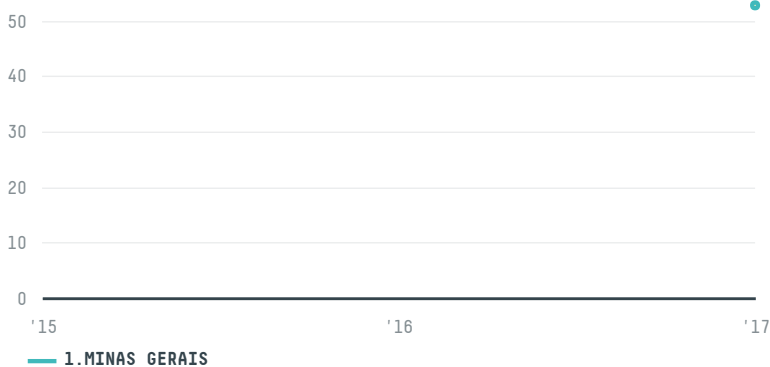

trase

MOHAMMAD AMER JOUHAR

ACTIVITY: **Importer**
COMMODITY: **Coffee**
COUNTRY: **Brazil**
YEAR: **2017**

MOHAMMAD AMER JOUHAR was the 921st largest importer of coffee from BRAZIL in 2017, accounting for 53 tons. As an importer, MOHAMMAD AMER JOUHAR sources from 1 municipalities, or 0% of the coffee production municipalities. The main destination of the coffee imported by MOHAMMAD AMER JOUHAR is SYRIA, accounting for 100% of the total.

TOP DESTINATION COUNTRIES OF COFFEE IMPORTED BY MOHAMMAD AMER JOUHAR:

COMPARING COMPANIES IMPORTING COFFEE FROM BRAZIL IN 2017

Trase is a partnership between

In collaboration with

and many other organizations and individuals.