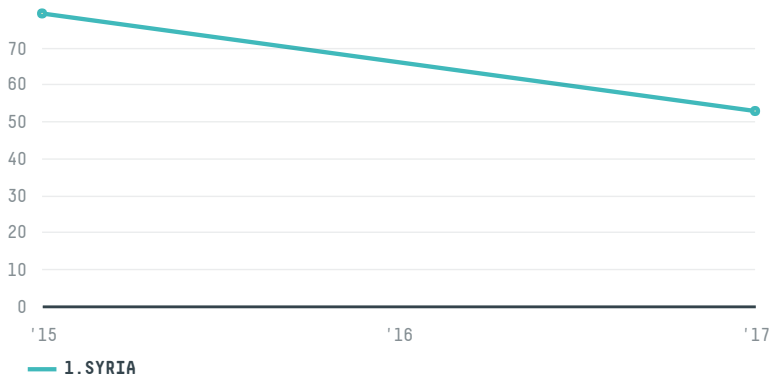

TOP DESTINATION COUNTRIES OF COFFEE IMPORTED BY MOHAMMAD AMER JOUHAR: