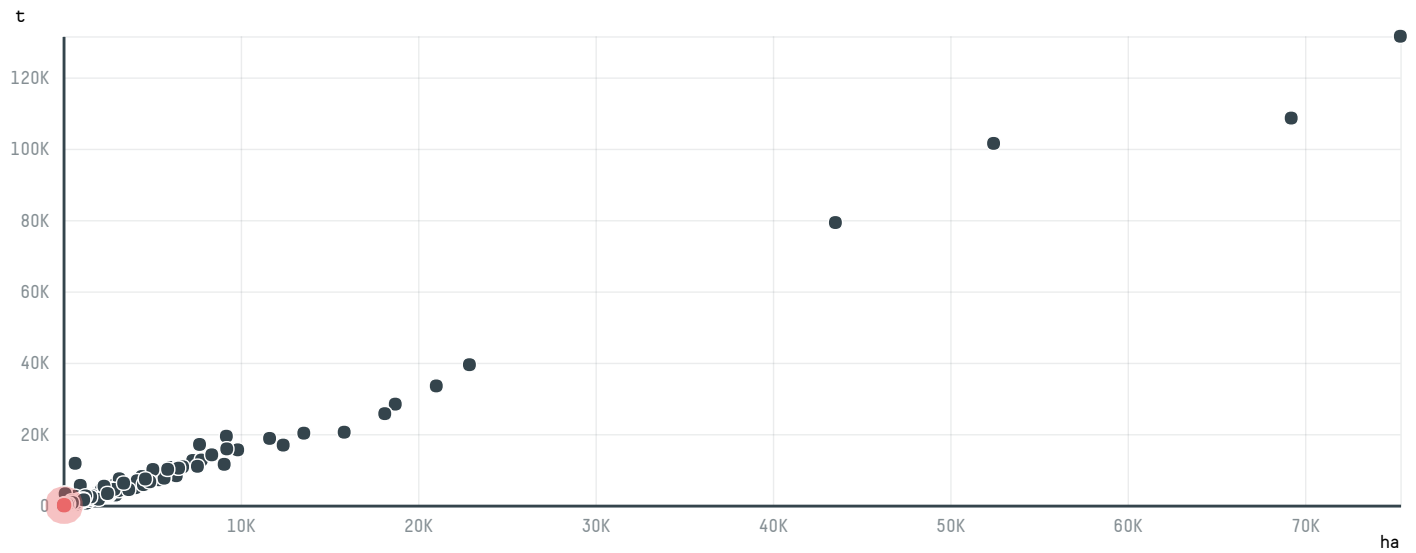

trase

MOHAMMAD AMER JOUHAR

ACTIVITY: **Importer**
COMMODITY: **Coffee**
COUNTRY: **Brazil**
YEAR: **2017**

MOHAMMAD AMER JOUHAR was the 921st largest importer of coffee from BRAZIL in 2017, accounting for 53 tons. As an importer, MOHAMMAD AMER JOUHAR sources from 1 municipalities, or 0% of the coffee production municipalities. The main destination of the coffee imported by MOHAMMAD AMER JOUHAR is SYRIA, accounting for 100% of the total.

TOP DESTINATION COUNTRIES OF COFFEE IMPORTED BY MOHAMMAD AMER JOUHAR:

COMPARING COMPANIES IMPORTING COFFEE FROM BRAZIL IN 2017

Trase is a partnership between

In collaboration with

and many other organizations and individuals.