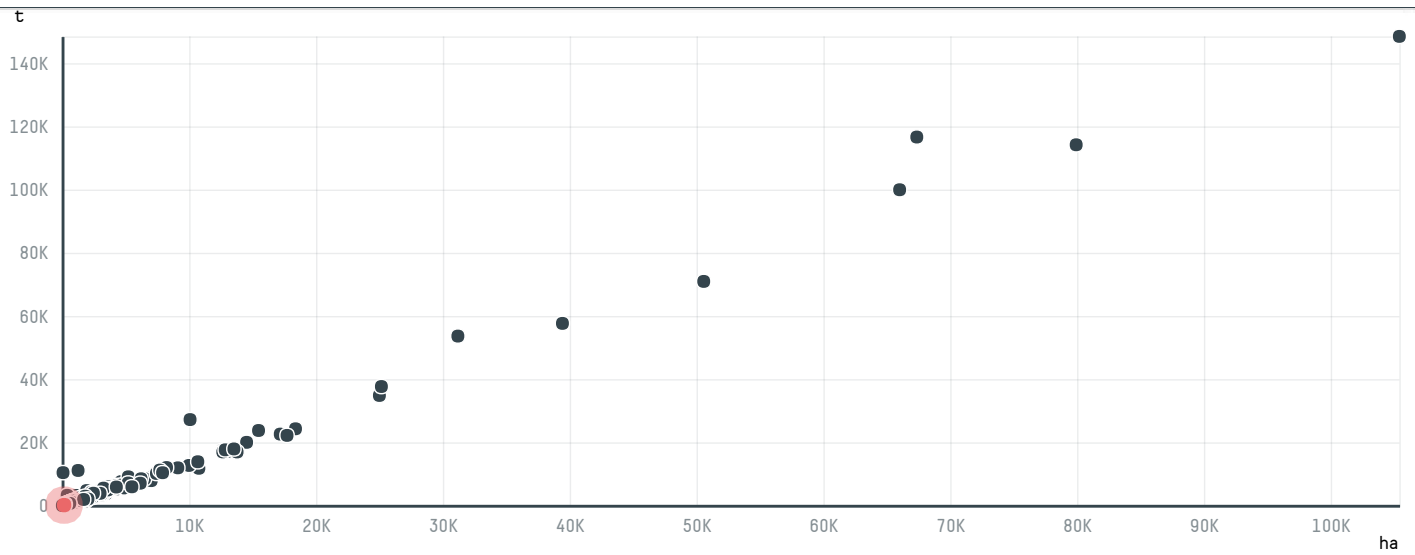

trase

MHD ANAS ALJABAN

ACTIVITY: **Importer**
COMMODITY: **Coffee**
COUNTRY: **Brazil**
YEAR: **2015**

MHD ANAS ALJABAN was the 704th largest importer of coffee from BRAZIL in 2015, accounting for 132 tons. As an importer, MHD ANAS ALJABAN sources from 1 municipalities, or 0% of the coffee production municipalities. The main destination of the coffee imported by MHD ANAS ALJABAN is SYRIA, accounting for 100% of the total.

TOP DESTINATION COUNTRIES OF COFFEE IMPORTED BY MHD ANAS ALJABAN:

Trase is a partnership between

Stockholm Environment Institute

Global Canopy Programme

In collaboration with

vizzuality

The European Forest Institute