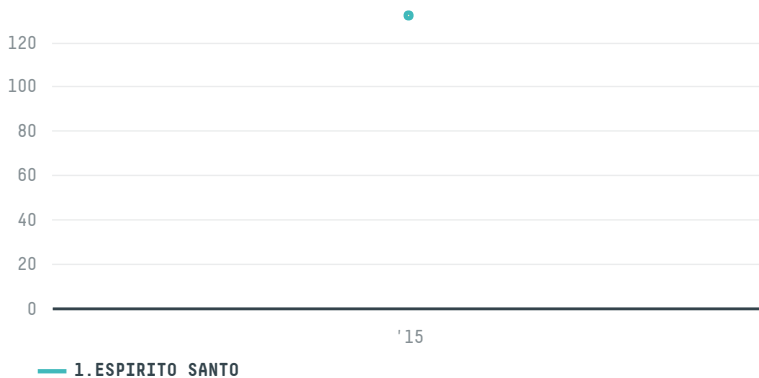

TOP DESTINATION COUNTRIES OF COFFEE IMPORTED BY MHD ANAS ALJABAN: