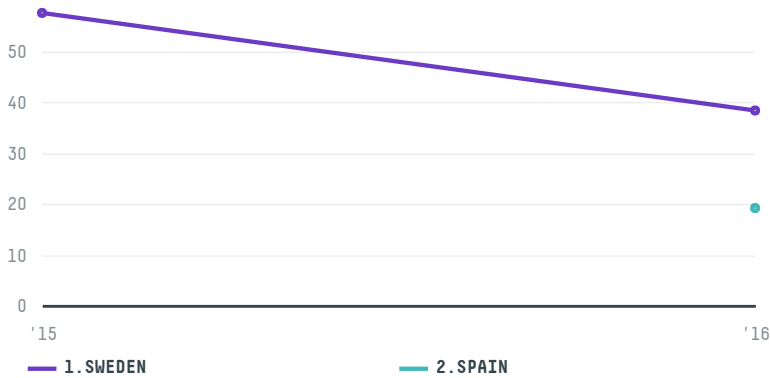

TOP DESTINATION COUNTRIES OF COFFEE IMPORTED BY JOHAN & NYSTROM KAFFEROSTARE: