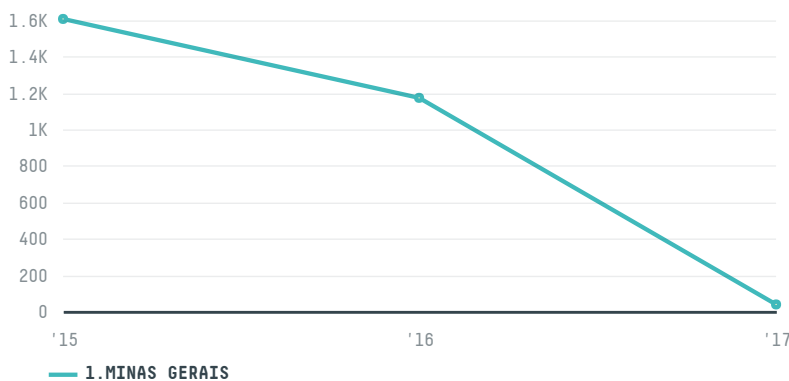

TOP DESTINATION COUNTRIES OF COFFEE IMPORTED BY PROCAFFE SPA: