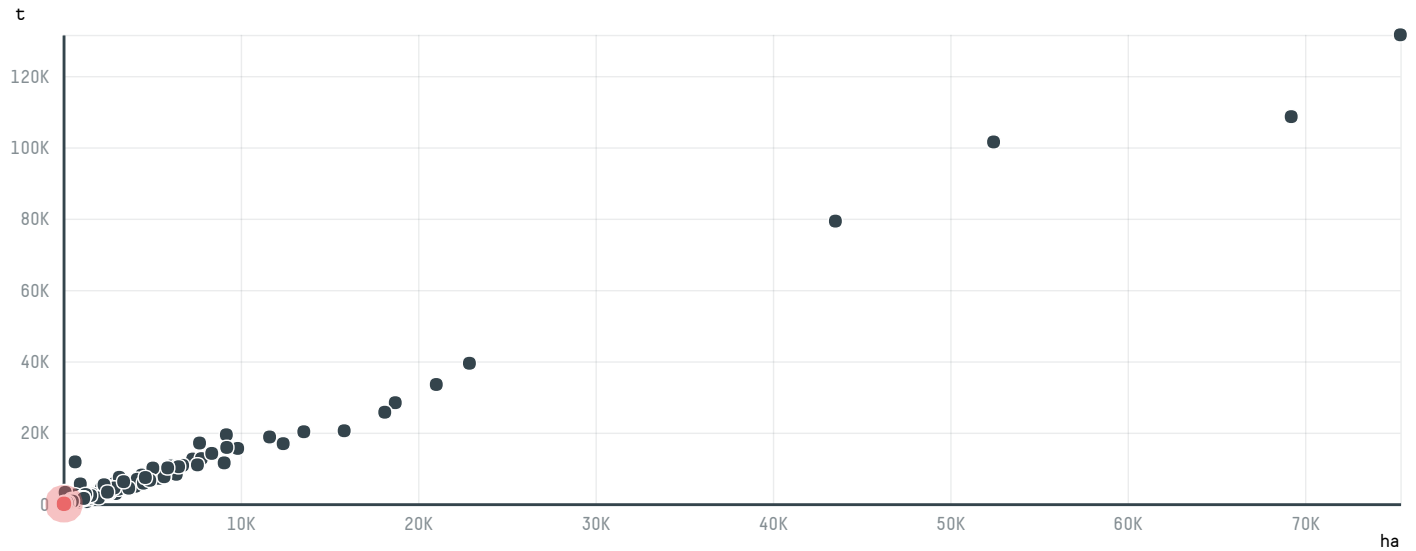

PROCAFFE SPA

ACTIVITY: **Importer**
COMMODITY: **Coffee**
COUNTRY: **Brazil**
YEAR: **2017**

PROCAFFE SPA was the 942nd largest importer of coffee from BRAZIL in 2017, accounting for 43 tons. This is a 96% decrease vs the previous year. As an importer, PROCAFFE SPA sources from 1 municipalities, or 0% of the coffee production municipalities. The main destination of the coffee imported by PROCAFFE SPA is ITALY, accounting for 100% of the total.

TOP DESTINATION COUNTRIES OF COFFEE IMPORTED BY PROCAFFE SPA:

COMPARING COMPANIES IMPORTING COFFEE FROM BRAZIL IN 2017

Trase is a partnership between

In collaboration with

and many other organizations and individuals.