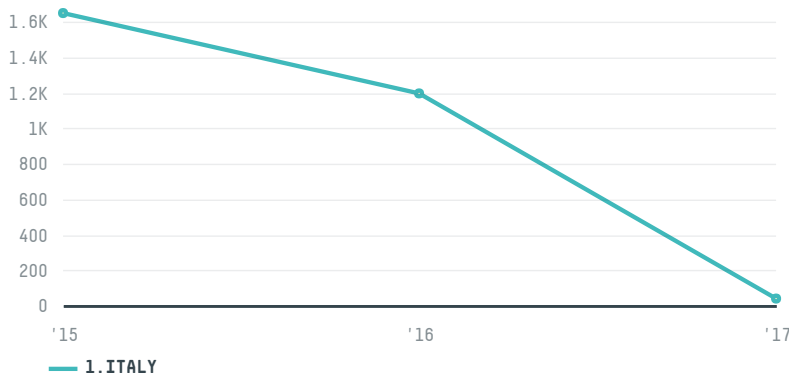

TOP DESTINATION COUNTRIES OF COFFEE IMPORTED BY PROCAFFE SPA: