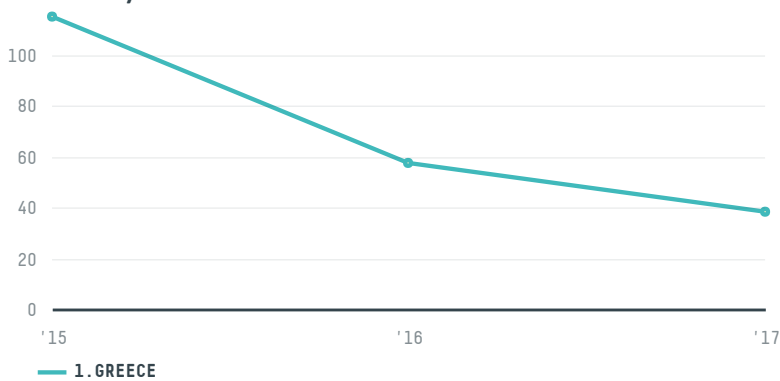

TOP DESTINATION COUNTRIES OF COFFEE IMPORTED BY SYNCAFE S/A: