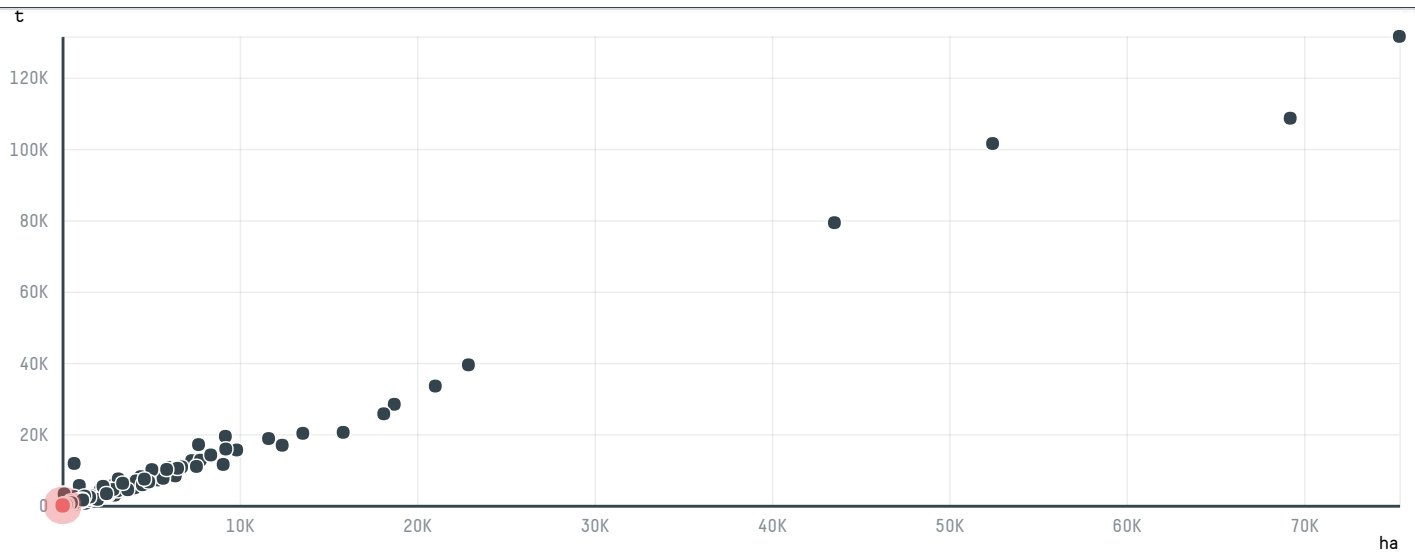

Trase is a partnership between

In collaboration with

and many other organizations and individuals.

Donors

[Terms of Use](#) · [Privacy policy](#) · [Cookie policy](#) · [Contact us](#)