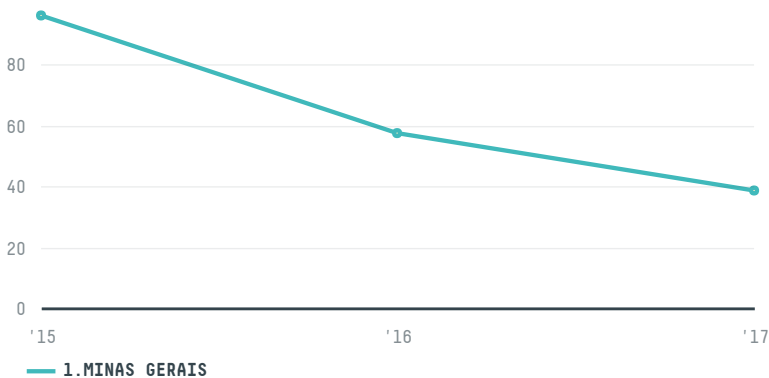

TOP DESTINATION COUNTRIES OF COFFEE IMPORTED BY SYNCAFE S/A: