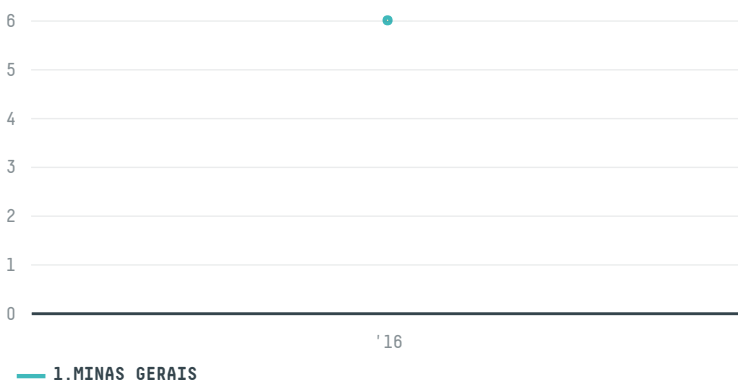

HEIRLOOM COFFEE, LLC

ACTIVITY: **Importer**   COMMODITY: **Coffee**   COUNTRY: **Brazil**   YEAR: **2016**

HEIRLOOM COFFEE, LLC was the 1194th largest importer of coffee from BRAZIL in 2016, accounting for 6 tons. As an importer, HEIRLOOM COFFEE, LLC sources from 1 municipalities, or 0% of the coffee production municipalities. The main destination of the coffee imported by HEIRLOOM COFFEE, LLC is UNITED STATES, accounting for 100% of the total.

TOP DESTINATION COUNTRIES OF COFFEE IMPORTED BY HEIRLOOM COFFEE, LLC: