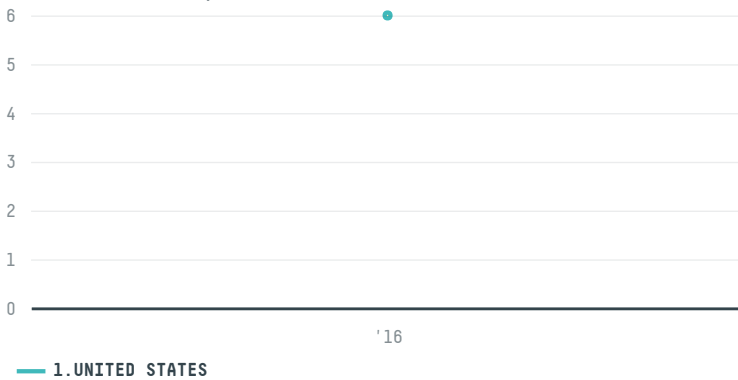

HEIRLOOM COFFEE, LLC

ACTIVITY: **Importer**   COMMODITY: **Coffee**   COUNTRY: **Brazil**   YEAR: **2016**

HEIRLOOM COFFEE, LLC was the 1194th largest importer of coffee from BRAZIL in 2016, accounting for 6 tons. As an importer, HEIRLOOM COFFEE, LLC sources from 1 municipalities, or 0% of the coffee production municipalities. The main destination of the coffee imported by HEIRLOOM COFFEE, LLC is UNITED STATES, accounting for 100% of the total.

TOP DESTINATION COUNTRIES OF COFFEE IMPORTED BY HEIRLOOM COFFEE, LLC: