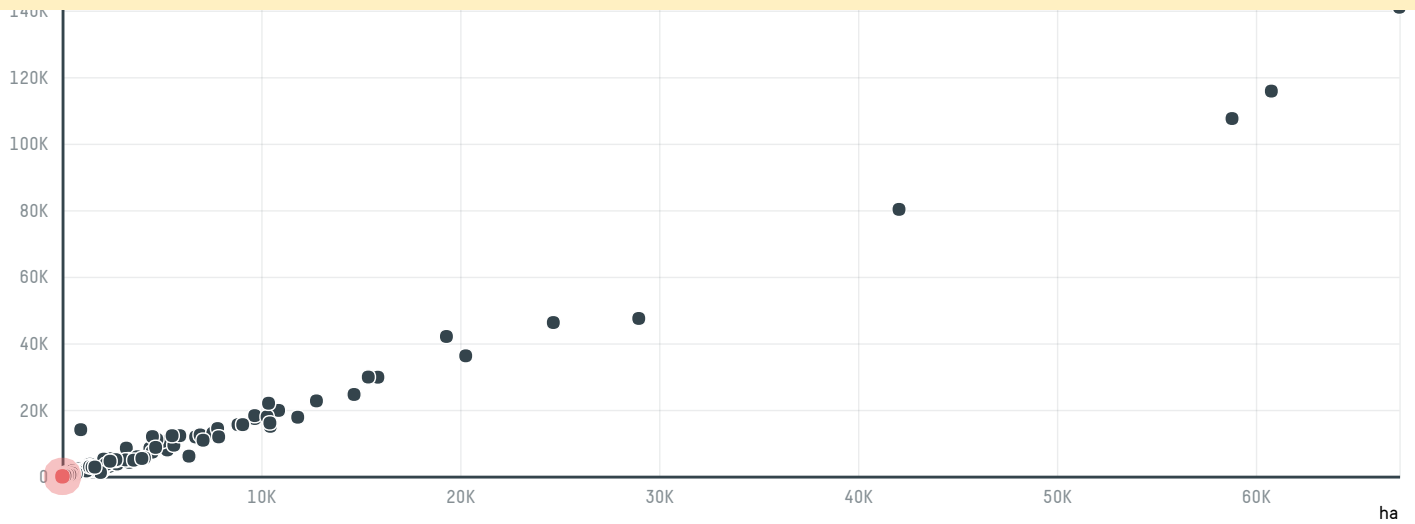

Trase is a partnership between

In close collaboration with many others.

[Click for more information about our partners and funders.](#)

1. **Home**
   - **Supply Chains**
   - **Finance**
   - **Insights**
2. Resources
   - Data Tools
   - Explore
   - Yearbook
   - About
   - Profiles
   - Search
   - Collections
   - Logistics Maps
   - Watchlists
   - Publications
   - Downloads
   - Methodology
   - FAQs

Sign up for our Newsletter

[Terms of use](#) • [Privacy policy](#) • [Cookie policy](#)

This website uses cookies to provide you with an improved user experience. By continuing to browse this site, you consent to the use of cookies and similar technologies. Please visit our [privacy policy](#) for further details.

I understand