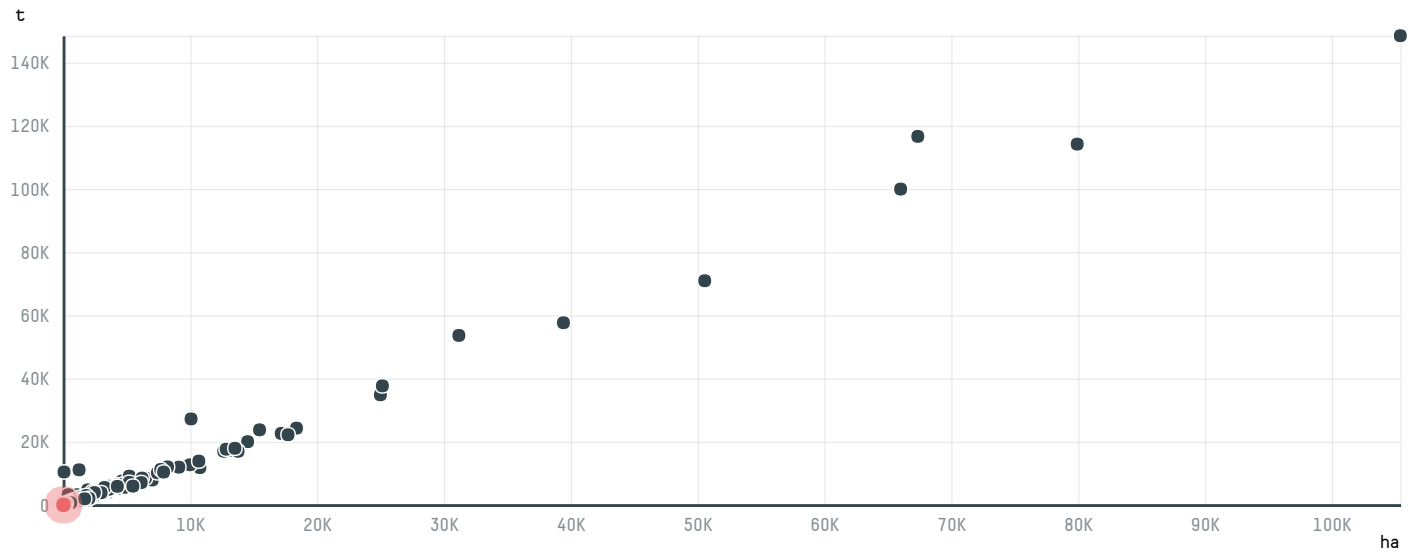

trase

ROYAL COFFEE INC (AF-066/15)

ACTIVITY	COMMODITY	COUNTRY	YEAR
Importer	Coffee	Brazil	2015

ROYAL COFFEE INC (AF-066/15) was the 1454th largest importer of coffee from BRAZIL in 2015, accounting for 19 tons. As an importer, ROYAL COFFEE INC (AF-066/15) sources from 1 municipalities, or 0% of the coffee production municipalities. The main destination of the coffee imported by ROYAL COFFEE INC (AF-066/15) is UNITED STATES, accounting for 100% of the total.

TOP DESTINATION COUNTRIES OF COFFEE IMPORTED BY ROYAL COFFEE INC (AF-066/15):

COMPARING COMPANIES IMPORTING COFFEE FROM BRAZIL IN 2015

Trase is a partnership between

In collaboration with

and many other organizations and individuals.