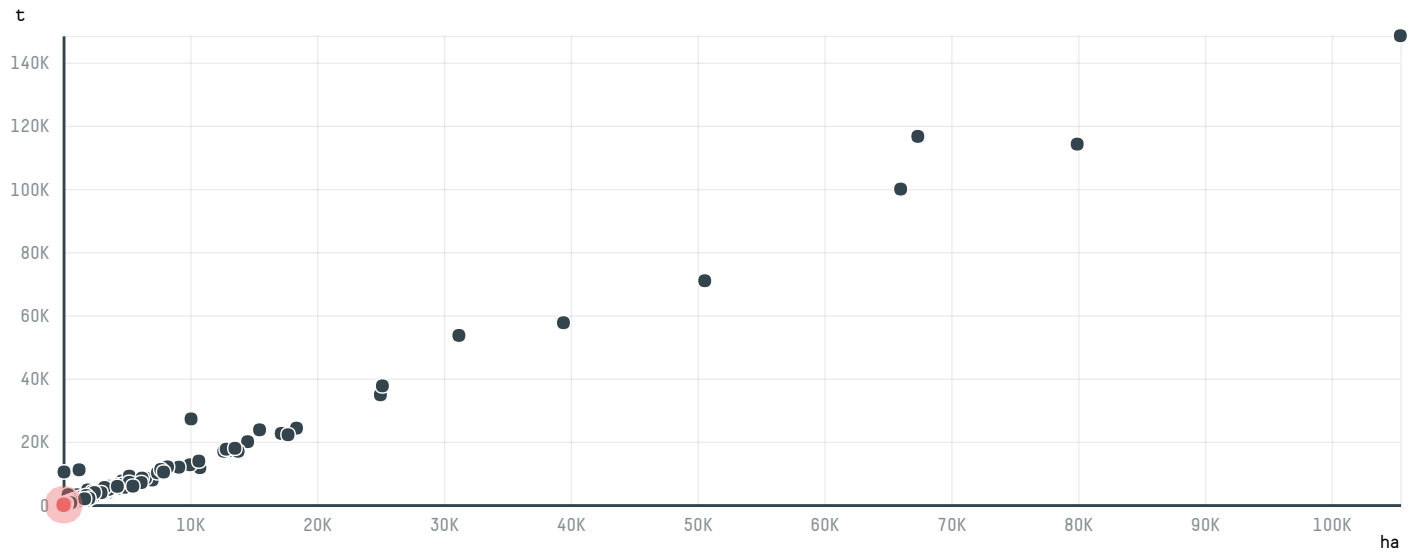

trase

ROYAL COFFEE INC (AF-043/15)

ACTIVITY	COMMODITY	COUNTRY	YEAR
Importer	Coffee	Brazil	2015

ROYAL COFFEE INC (AF-043/15) was the 1184th largest importer of coffee from BRAZIL in 2015, accounting for 38 tons. As an importer, ROYAL COFFEE INC (AF-043/15) sources from 1 municipalities, or 0% of the coffee production municipalities. The main destination of the coffee imported by ROYAL COFFEE INC (AF-043/15) is UNITED STATES, accounting for 100% of the total.

TOP DESTINATION COUNTRIES OF COFFEE IMPORTED BY ROYAL COFFEE INC (AF-043/15):

COMPARING COMPANIES IMPORTING COFFEE FROM BRAZIL IN 2015

Trase is a partnership between

In collaboration with

and many other organizations and individuals.