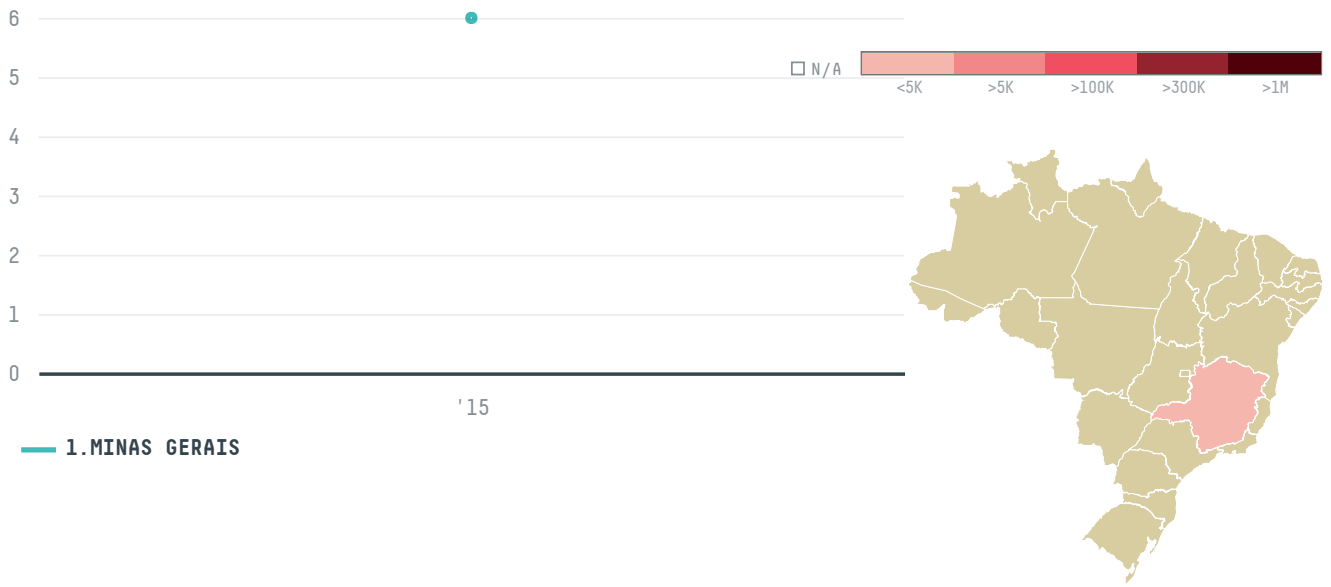

Trase is a partnership
between

In collaboration with

and many other organizations

Donors

This website uses cookies to provide you with an improved user experience. By continuing to browse this site, you consent to the use of cookies and similar technologies. Please visit our [privacy policy](#) for further details.

I AGREE