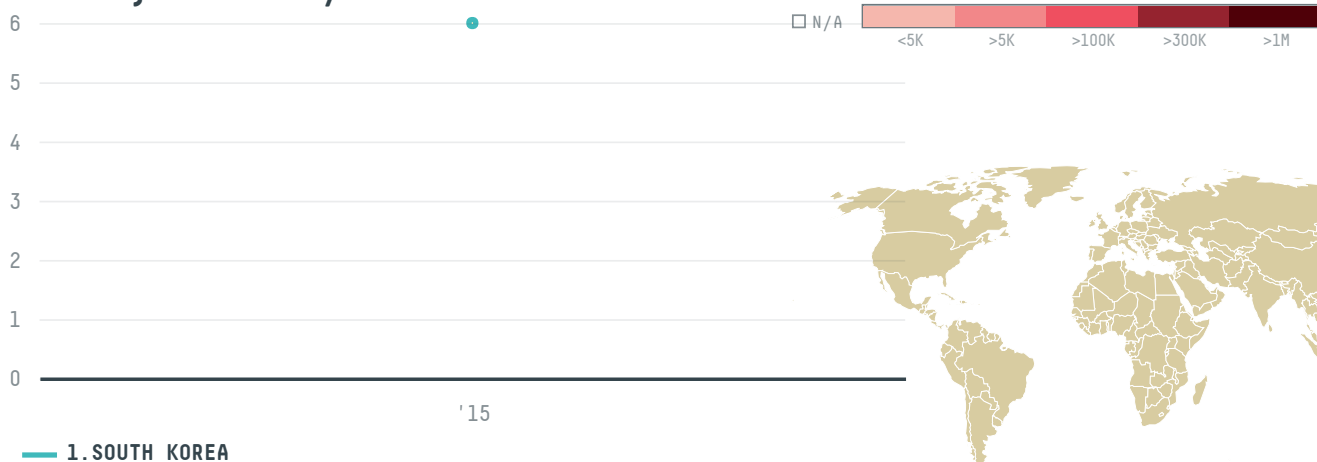

TOP DESTINATION COUNTRIES OF COFFEE IMPORTED BY HAKSAN & CO. LTD. (TERAROSA) - AF-015/15:

This website uses cookies to provide you with an improved user experience. By continuing to browse this site, you consent to the use of cookies and similar technologies. Please visit our [privacy policy](#) for further details.

I AGREE