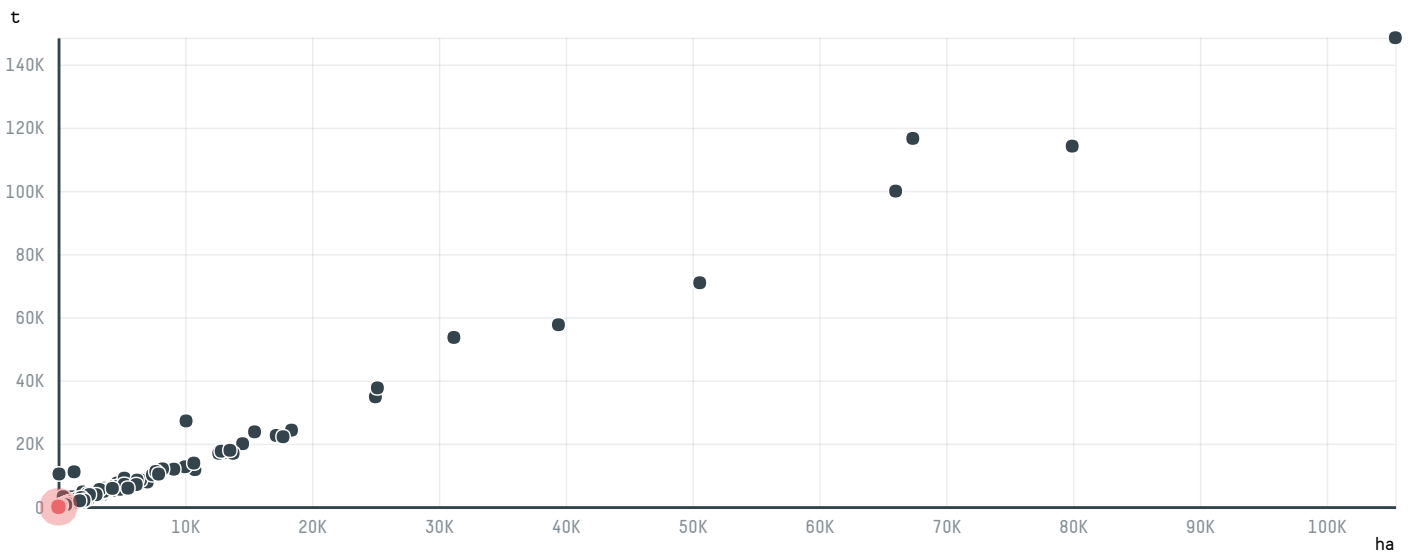

TOP DESTINATION COUNTRIES OF COFFEE IMPORTED BY J TH DOUQUES KOFFIE BV (AF-038/15):

□ N/A <5K >5K >100K >300K >1M

COMPARING COMPANIES IMPORTING COFFEE FROM BRAZIL IN 2015

Trase is a partnership between

In collaboration with