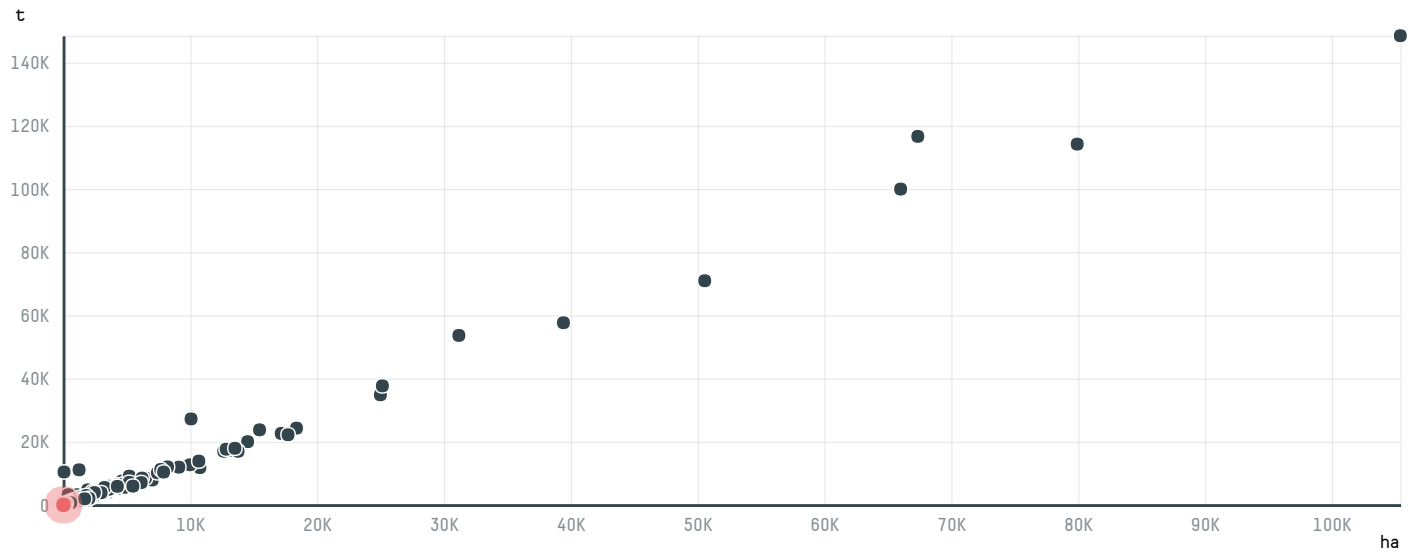

trase

VOLCAFE LIMITED (AF-065/14)

ACTIVITY	COMMODITY	COUNTRY	YEAR
Importer	Coffee	Brazil	2015

VOLCAFE LIMITED (AF-065/14) was the 1459th largest importer of coffee from BRAZIL in 2015, accounting for 19 tons. As an importer, VOLCAFE LIMITED (AF-065/14) sources from 2 municipalities, or 0% of the coffee production municipalities. The main destination of the coffee imported by VOLCAFE LIMITED (AF-065/14) is JAPAN, accounting for 100% of the total.

TOP DESTINATION COUNTRIES OF COFFEE IMPORTED BY VOLCAFE LIMITED (AF-065/14):

COMPARING COMPANIES IMPORTING COFFEE FROM BRAZIL IN 2015

Trase is a partnership between

In collaboration with

and many other organizations and individuals.