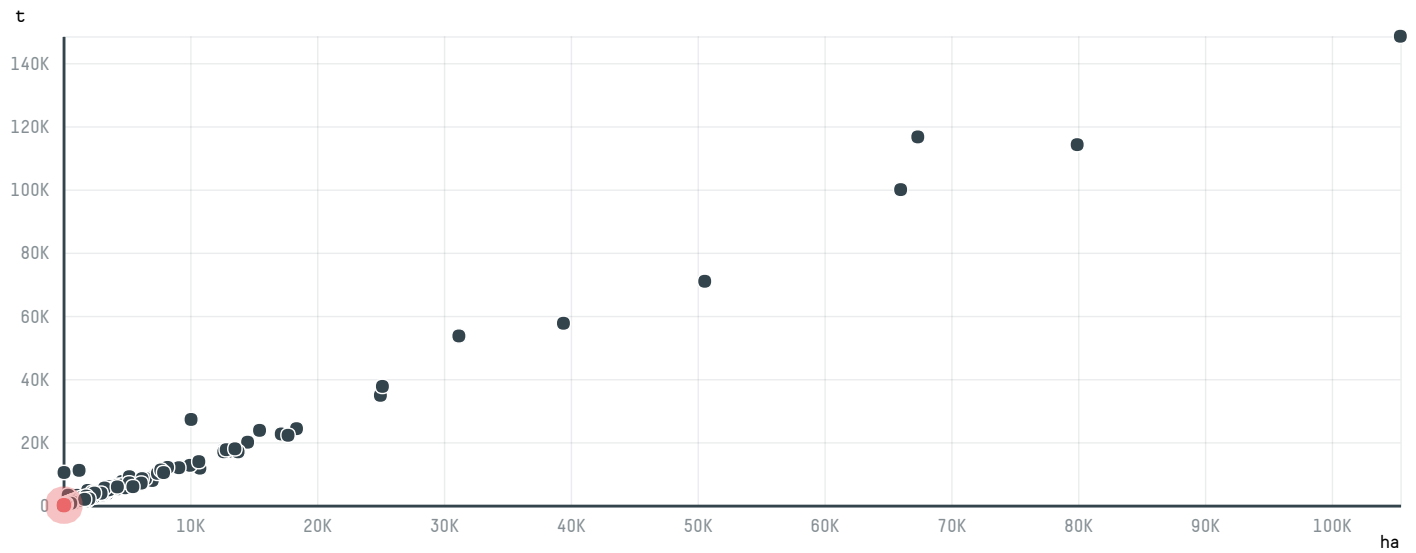

trase

EFICO SA (AF-057/15)

ACTIVITY: **Importer**
COMMODITY: **Coffee**
COUNTRY: **Brazil**
YEAR: **2015**

EFICO SA (AF-057/15) was the 949th largest importer of coffee from BRAZIL in 2015, accounting for 77 tons. As an importer, EFICO SA (AF-057/15) sources from 1 municipalities, or 0% of the coffee production municipalities. The main destination of the coffee imported by EFICO SA (AF-057/15) is BELGIUM, accounting for 100% of the total.

TOP DESTINATION COUNTRIES OF COFFEE IMPORTED BY EFICO SA (AF-057/15):

COMPARING COMPANIES IMPORTING COFFEE FROM BRAZIL IN 2015

Trase is a partnership between

In collaboration with

and many other organizations and individuals.