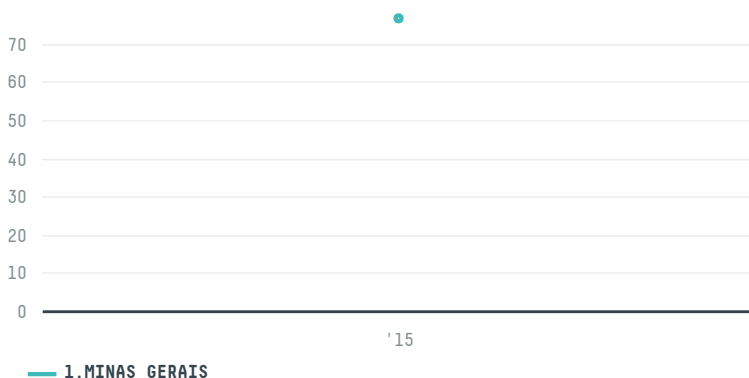

trase

EFICO SA (AF-057/15)

ACTIVITY: **Importer**
COMMODITY: **Coffee**
COUNTRY: **Brazil**
YEAR: **2015**

EFICO SA (AF-057/15) was the 949th largest importer of coffee from BRAZIL in 2015, accounting for 77 tons. As an importer, EFICO SA (AF-057/15) sources from 1 municipalities, or 0% of the coffee production municipalities. The main destination of the coffee imported by EFICO SA (AF-057/15) is BELGIUM, accounting for 100% of the total.

TOP DESTINATION COUNTRIES OF COFFEE IMPORTED BY EFICO SA (AF-057/15):

COMPARING COMPANIES IMPORTING COFFEE FROM BRAZIL IN 2015

Trase is a partnership between

In collaboration with

and many other organizations and individuals.