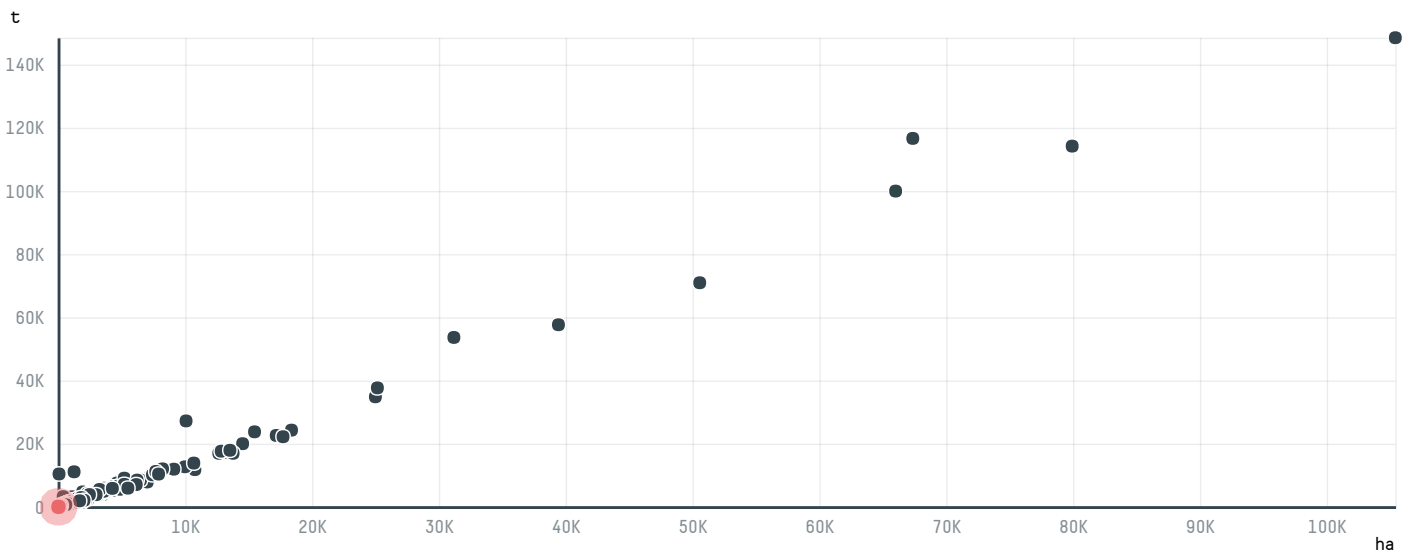

COMPARING COMPANIES IMPORTING COFFEE FROM BRAZIL IN 2015

Trase is a partnership between

In collaboration with

and many other organizations and individuals.

Donors

[Terms of Use](#) · [Privacy policy](#) · [Cookie policy](#) · [Contact us](#)

This website uses cookies to provide you with an improved user experience. By continuing to browse this site, you consent to the use of cookies and similar technologies. Please visit our [privacy policy](#) for further details.

I AGREE