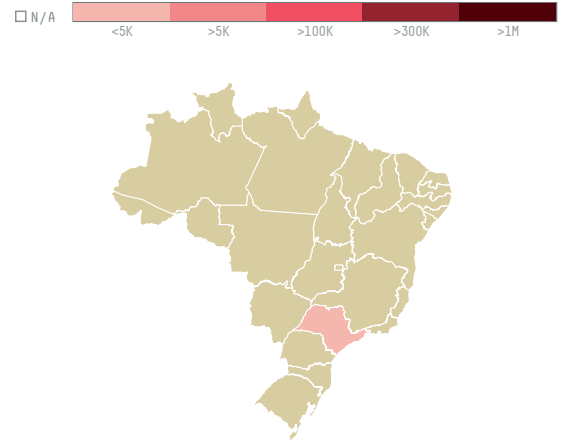

trase

ORANGE BROWN IMPORT AND EXPORT LTD.

ACTIVITY	COMMODITY	COUNTRY	YEAR
Importer	Coffee	Brazil	2017

ORANGE BROWN IMPORT AND EXPORT LTD. was the 1090th largest importer of coffee from BRAZIL in 2017, accounting for 26 tons. This is a 32% increase vs the previous year. As an importer, ORANGE BROWN IMPORT AND EXPORT LTD. sources from 1 municipalities, or 0% of the coffee production municipalities. The main destination of the coffee imported by ORANGE BROWN IMPORT AND EXPORT LTD. is CANADA, accounting for 100% of the total.

TOP DESTINATION COUNTRIES OF COFFEE IMPORTED BY ORANGE BROWN IMPORT AND EXPORT LTD.:

□ N/A <5K >5K >100K >300K >1M

COMPARING COMPANIES IMPORTING COFFEE FROM BRAZIL IN 2017

Trase is a partnership between

In collaboration with