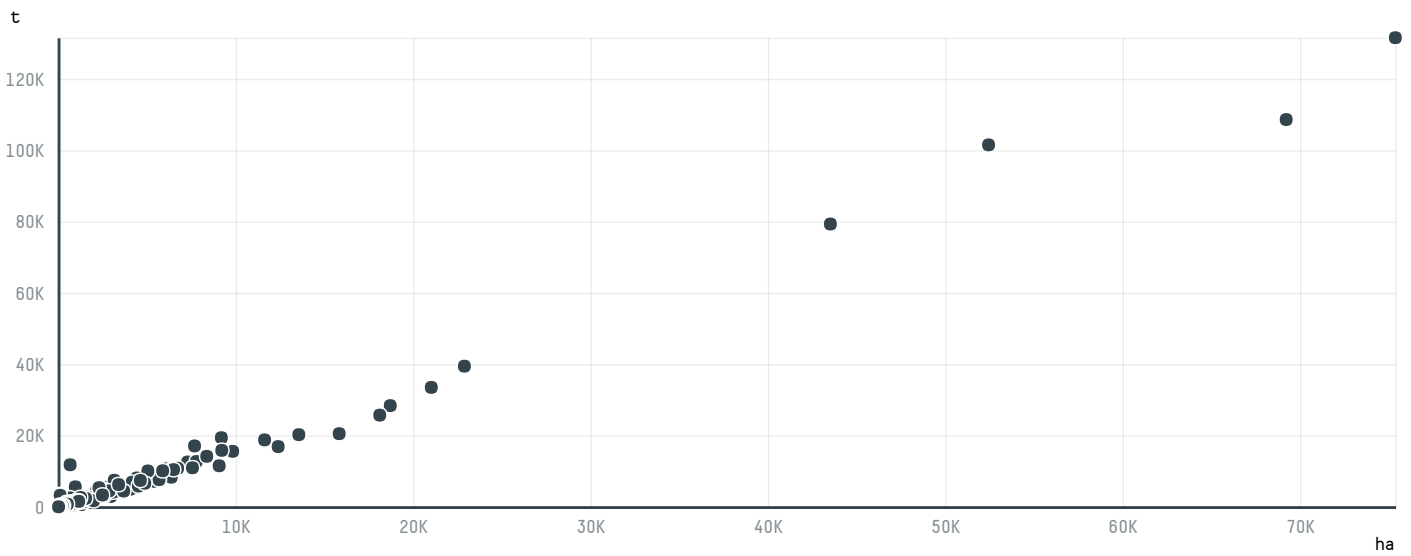

trase

ORANGE BROWN IMPORT AND EXPORT LTD.

ACTIVITY	COMMODITY	COUNTRY	YEAR
Importer	Coffee	Brazil	2017

ORANGE BROWN IMPORT AND EXPORT LTD. was the 1090th largest importer of coffee from BRAZIL in 2017, accounting for 26 tons. This is a 32% increase vs the previous year. As an importer, ORANGE BROWN IMPORT AND EXPORT LTD. sources from 1 municipalities, or 0% of the coffee production municipalities. The main destination of the coffee imported by ORANGE BROWN IMPORT AND EXPORT LTD. is CANADA, accounting for 100% of the total.

TOP DESTINATION COUNTRIES OF COFFEE IMPORTED BY ORANGE BROWN IMPORT AND EXPORT LTD.:

□ N/A <5K >5K >100K >300K >1M

COMPARING COMPANIES IMPORTING COFFEE FROM BRAZIL IN 2017

Trase is a partnership between

In collaboration with