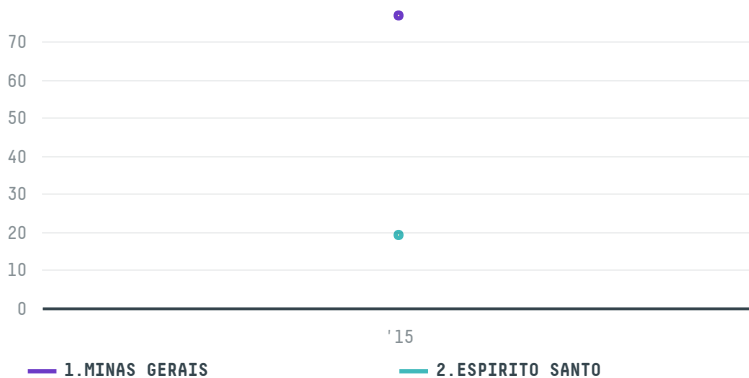

TOP DESTINATION COUNTRIES OF COFFEE IMPORTED BY INTERCAFE S.A: