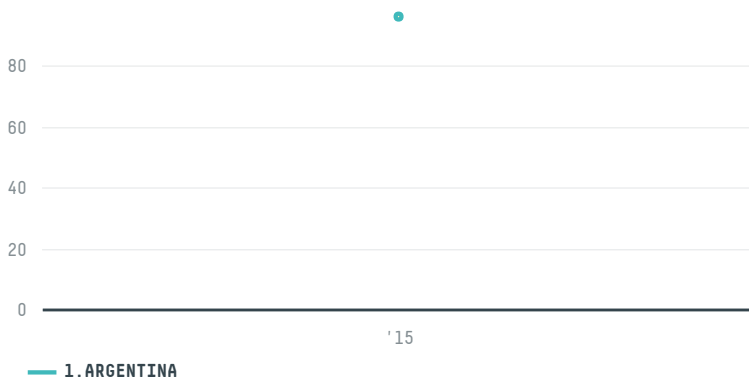

TOP DESTINATION COUNTRIES OF COFFEE IMPORTED BY INTERCAFE S.A: