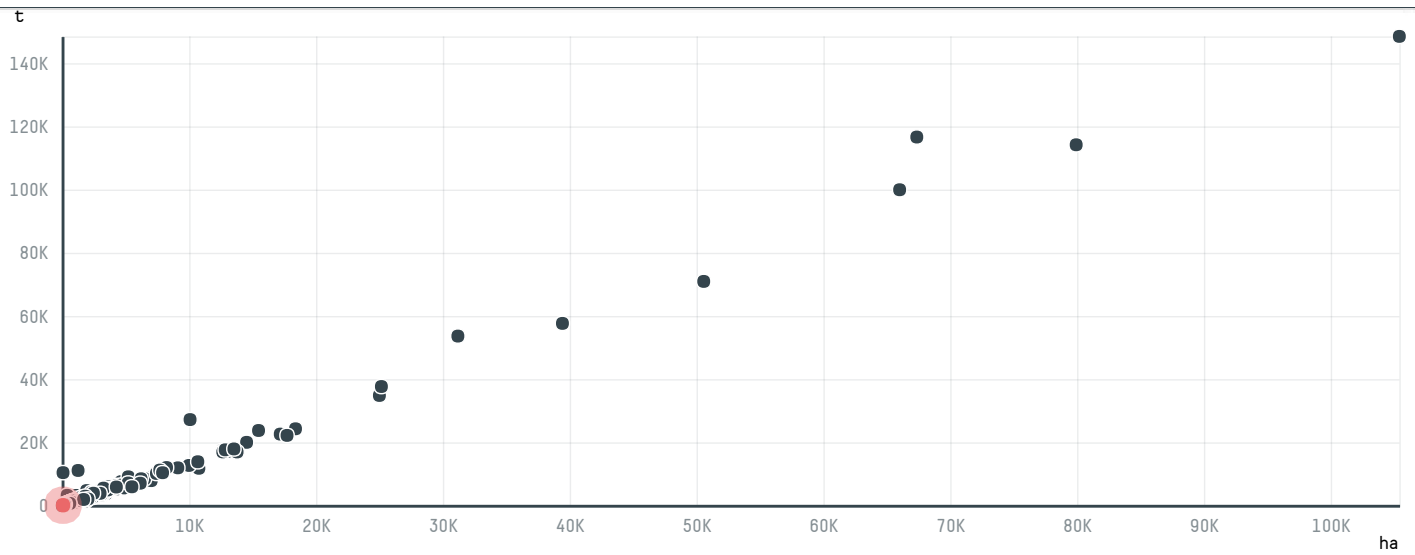

trase

INTERCAFE S.A

ACTIVITY: **Importer**
COMMODITY: **Coffee**
COUNTRY: **Brazil**
YEAR: **2015**

INTERCAFE S.A was the 857th largest importer of coffee from BRAZIL in 2015, accounting for 96 tons. As an importer, INTERCAFE S.A sources from 4 municipalities, or 0% of the coffee production municipalities. The main destination of the coffee imported by INTERCAFE S.A is ARGENTINA, accounting for 100% of the total.

TOP DESTINATION COUNTRIES OF COFFEE IMPORTED BY INTERCAFE S.A:

Trase is a partnership between

In collaboration with

and many other organizations and individuals.

Donors

[Terms of Use](#) · [Privacy policy](#) · [Cookie policy](#) · [Contact us](#)