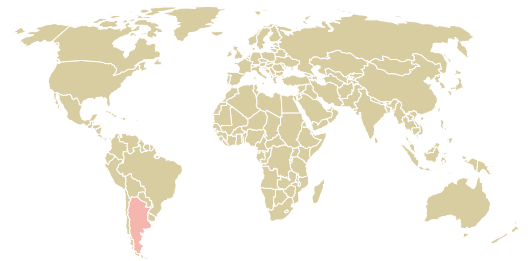

trase

INTERCAFE S.A

ACTIVITY: **Importer**
COMMODITY: **Coffee**
COUNTRY: **Brazil**
YEAR: **2015**

INTERCAFE S.A was the 857th largest importer of coffee from BRAZIL in 2015, accounting for 96 tons. As an importer, INTERCAFE S.A sources from 4 municipalities, or 0% of the coffee production municipalities. The main destination of the coffee imported by INTERCAFE S.A is ARGENTINA, accounting for 100% of the total.

TOP DESTINATION COUNTRIES OF COFFEE IMPORTED BY INTERCAFE S.A:

Trase is a partnership between

In collaboration with

and many other organizations and individuals.

Donors

[Terms of Use](#) · [Privacy policy](#) · [Cookie policy](#) · [Contact us](#)