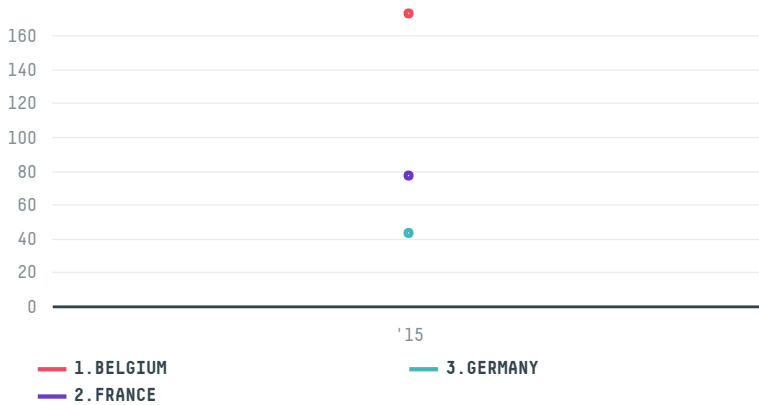

TOP DESTINATION COUNTRIES OF COFFEE IMPORTED BY COFFEE TRADING AGENCY: