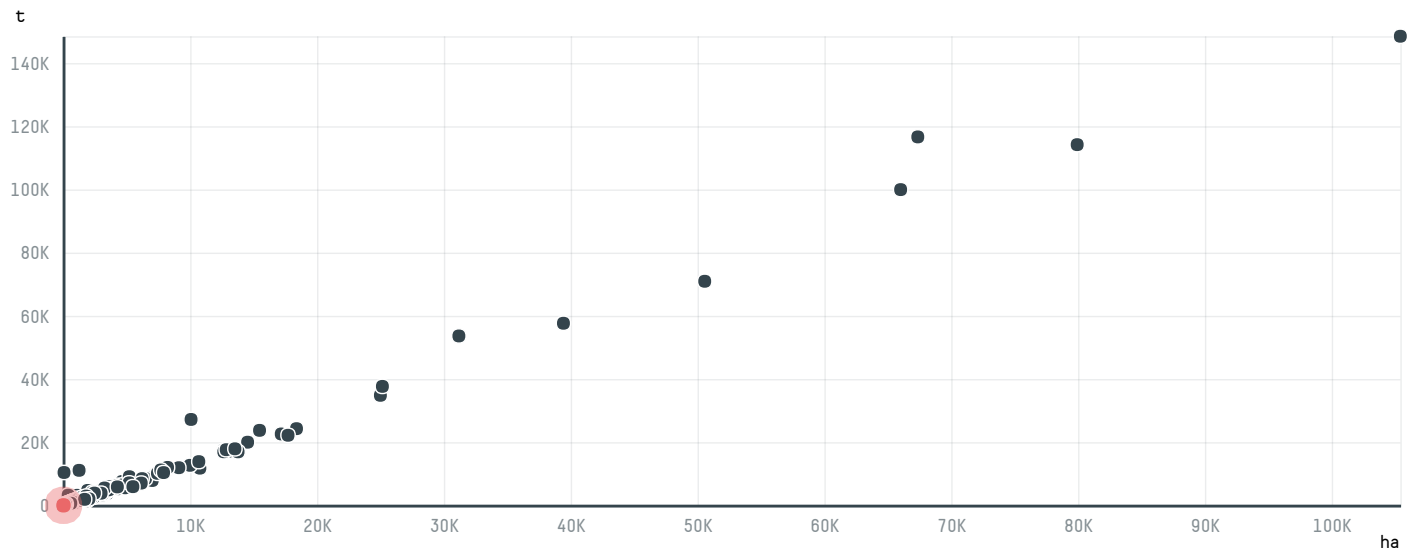

COMPARING COMPANIES IMPORTING COFFEE FROM BRAZIL IN 2015

Trase is a partnership between

In collaboration with

and many other organizations and individuals.

Donors

[Terms of Use](#) · [Privacy policy](#) · [Cookie policy](#) · [Contact us](#)