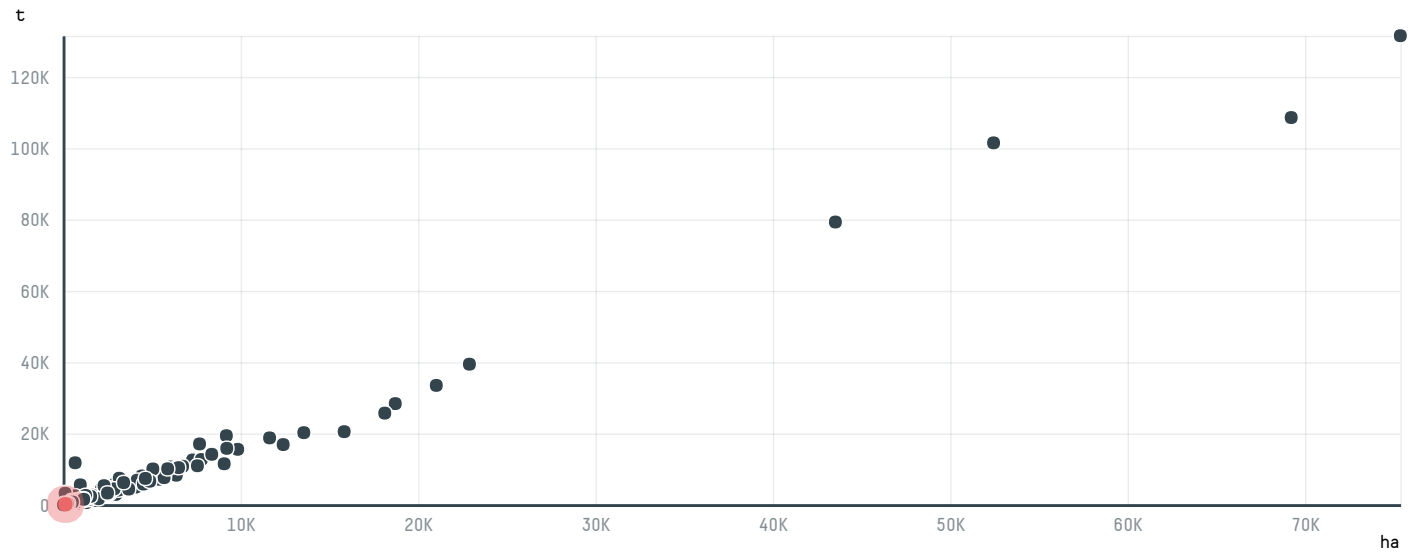

trase

WOO SUNG MULTI-FILM

ACTIVITY: **Importer**
COMMODITY: **Coffee**
COUNTRY: **Brazil**
YEAR: **2017**

WOO SUNG MULTI-FILM was the 535th largest importer of coffee from BRAZIL in 2017, accounting for 173 tons. This is a 25% decrease vs the previous year. As an importer, WOO SUNG MULTI-FILM sources from 2 municipalities, or 0% of the coffee production municipalities. The main destination of the coffee imported by WOO SUNG MULTI-FILM is SOUTH KOREA, accounting for 100% of the total.

TOP DESTINATION COUNTRIES OF COFFEE IMPORTED BY WOO SUNG MULTI-FILM:

COMPARING COMPANIES IMPORTING COFFEE FROM BRAZIL IN 2017

Trase is a partnership between

Stockholm Environment Institute

Global Canopy Programme