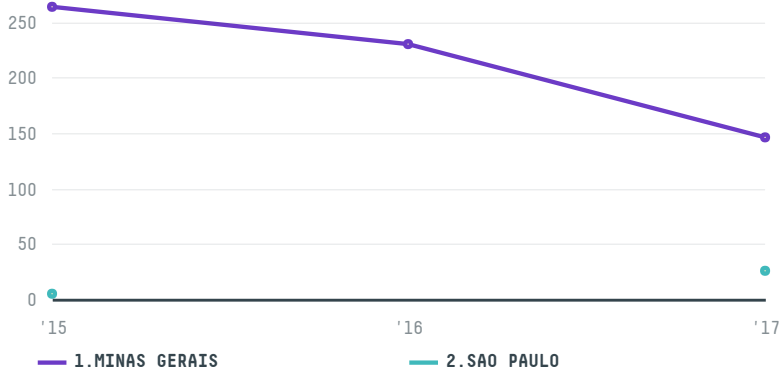

TOP DESTINATION COUNTRIES OF COFFEE IMPORTED BY WOO SUNG MULTI-FILM: