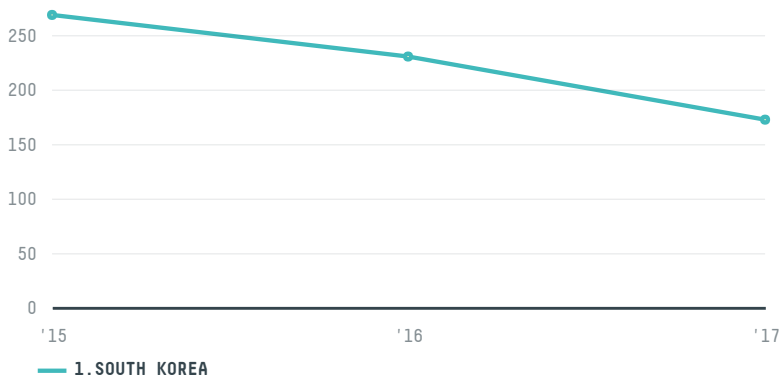

TOP DESTINATION COUNTRIES OF COFFEE IMPORTED BY WOO SUNG MULTI-FILM: