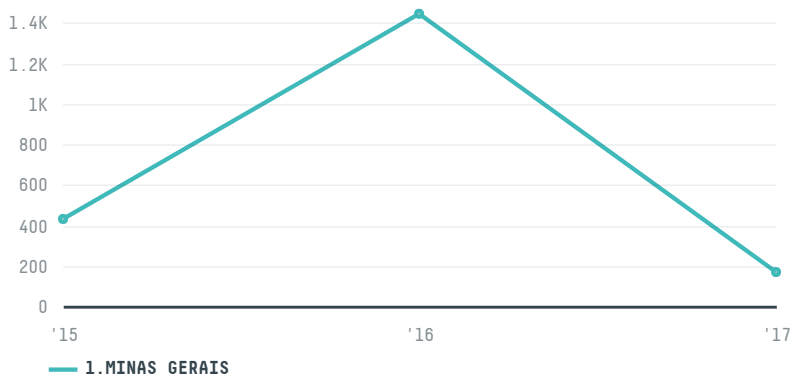

TOP DESTINATION COUNTRIES OF COFFEE IMPORTED BY AHOLD COFFEE COMPANY B.V.: