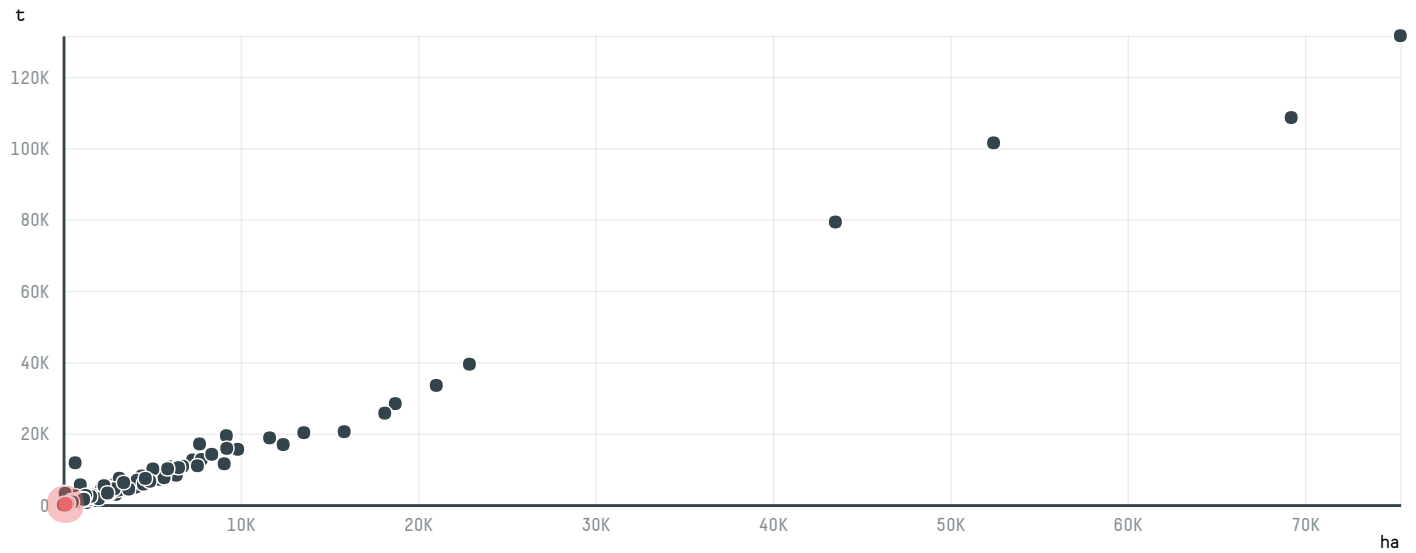

trase

AHOLD COFFEE COMPANY B.V.

ACTIVITY: **Importer**
COMMODITY: **Coffee**
COUNTRY: **Brazil**
YEAR: **2017**

AHOLD COFFEE COMPANY B.V. was the 549th largest importer of coffee from BRAZIL in 2017, accounting for 170 tons. This is a 89% decrease vs the previous year. As an importer, AHOLD COFFEE COMPANY B.V. sources from 1 municipalities, or 0% of the coffee production municipalities. The main destination of the coffee imported by AHOLD COFFEE COMPANY B.V. is NETHERLANDS, accounting for 100% of the total.

TOP DESTINATION COUNTRIES OF COFFEE IMPORTED BY AHOLD COFFEE COMPANY B.V.:

COMPARING COMPANIES IMPORTING COFFEE FROM BRAZIL IN 2017

Trase is a partnership between

In collaboration with

and many other organizations and individuals.