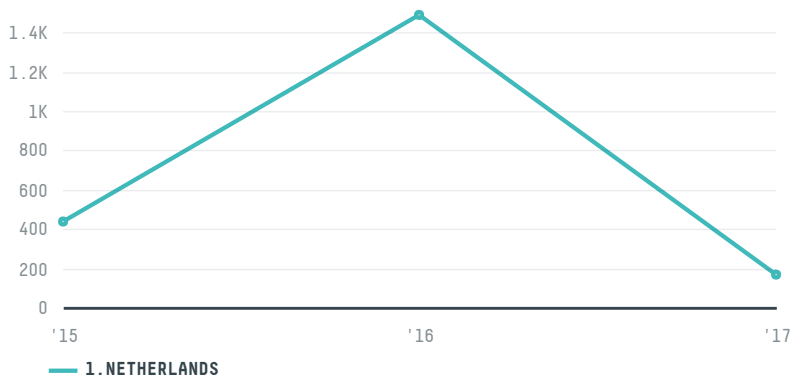

TOP DESTINATION COUNTRIES OF COFFEE IMPORTED BY AHOLD COFFEE COMPANY B.V.: