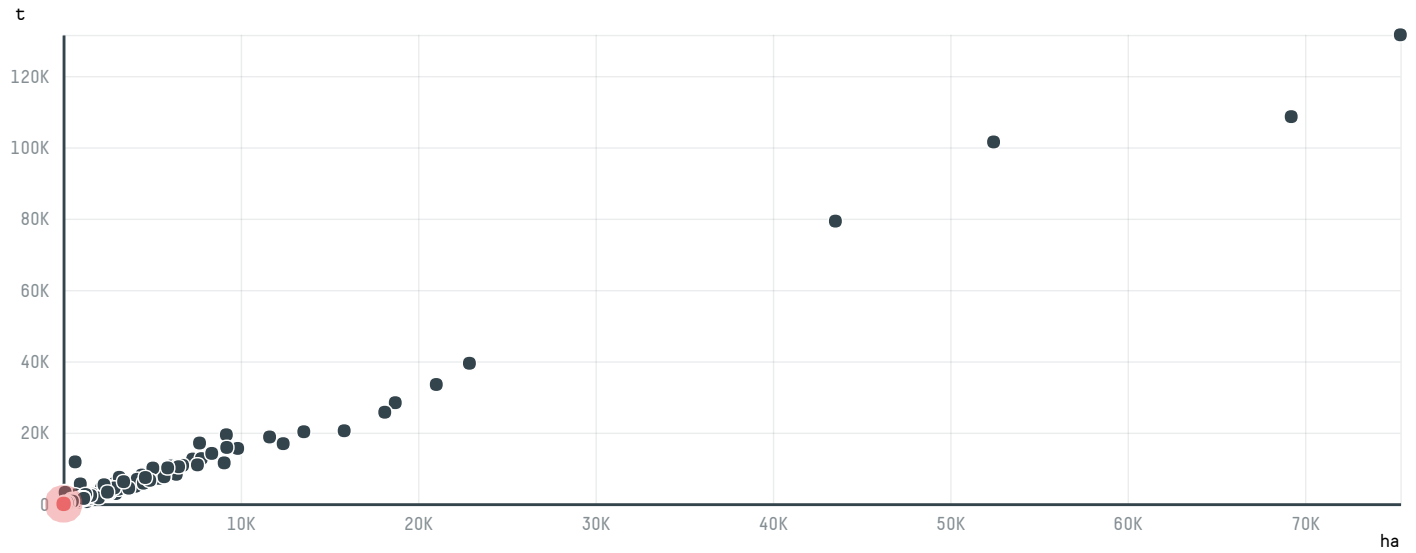

COMPARING COMPANIES IMPORTING COFFEE FROM BRAZIL IN 2017

Trase is a partnership between

In collaboration with

and many other organizations and individuals.

Donors

[Terms of Use](#) · [Privacy policy](#) · [Cookie policy](#) · [Contact us](#)