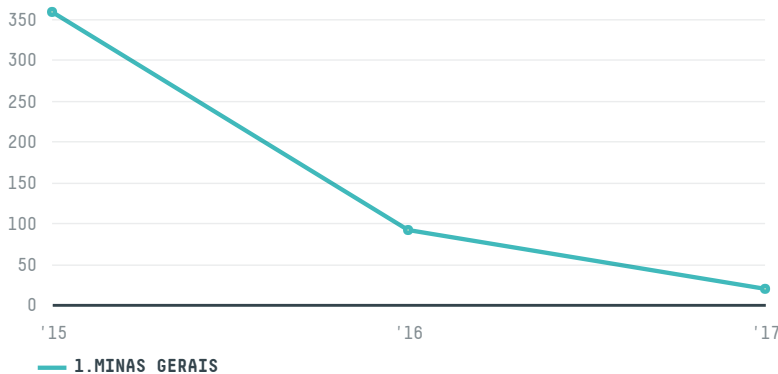

TOP DESTINATION COUNTRIES OF COFFEE IMPORTED BY MELNA KAFIJA: