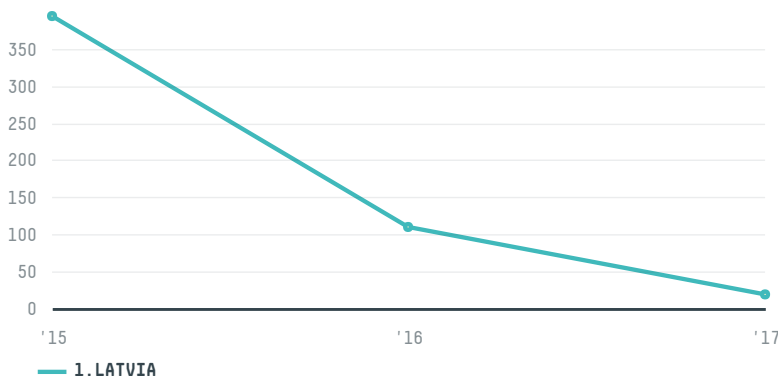

TOP DESTINATION COUNTRIES OF COFFEE IMPORTED BY MELNA KAFIJA: