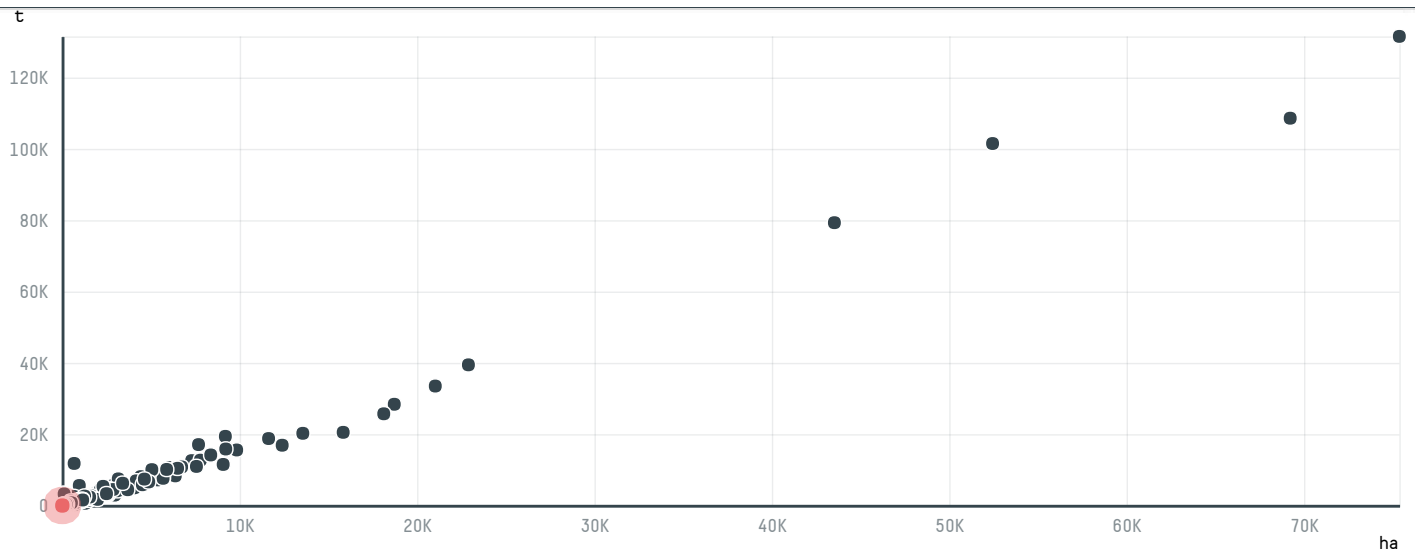

trase

SEA ISLAND COFFEE

ACTIVITY: **Importer**
COMMODITY: **Coffee**
COUNTRY: **Brazil**
YEAR: **2017**

SEA ISLAND COFFEE was the 1462nd largest importer of coffee from BRAZIL in 2017, accounting for 0 tons. As an importer, SEA ISLAND COFFEE sources from 1 municipalities, or 0% of the coffee production municipalities. The main destination of the coffee imported by SEA ISLAND COFFEE is UNITED KINGDOM, accounting for 100% of the total.

TOP DESTINATION COUNTRIES OF COFFEE IMPORTED BY SEA ISLAND COFFEE:

Trase is a partnership between

In collaboration with

and many other organizations and individuals.

Donors

[Terms of Use](#) · [Privacy policy](#) · [Cookie policy](#) · [Contact us](#)