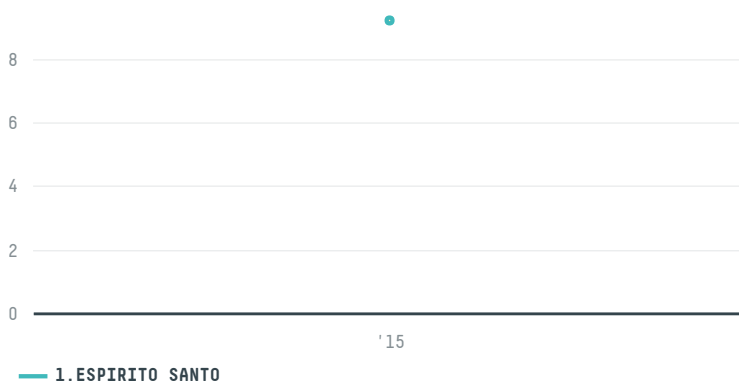

TOP DESTINATION COUNTRIES OF COFFEE IMPORTED BY LARBRE A CAFE: