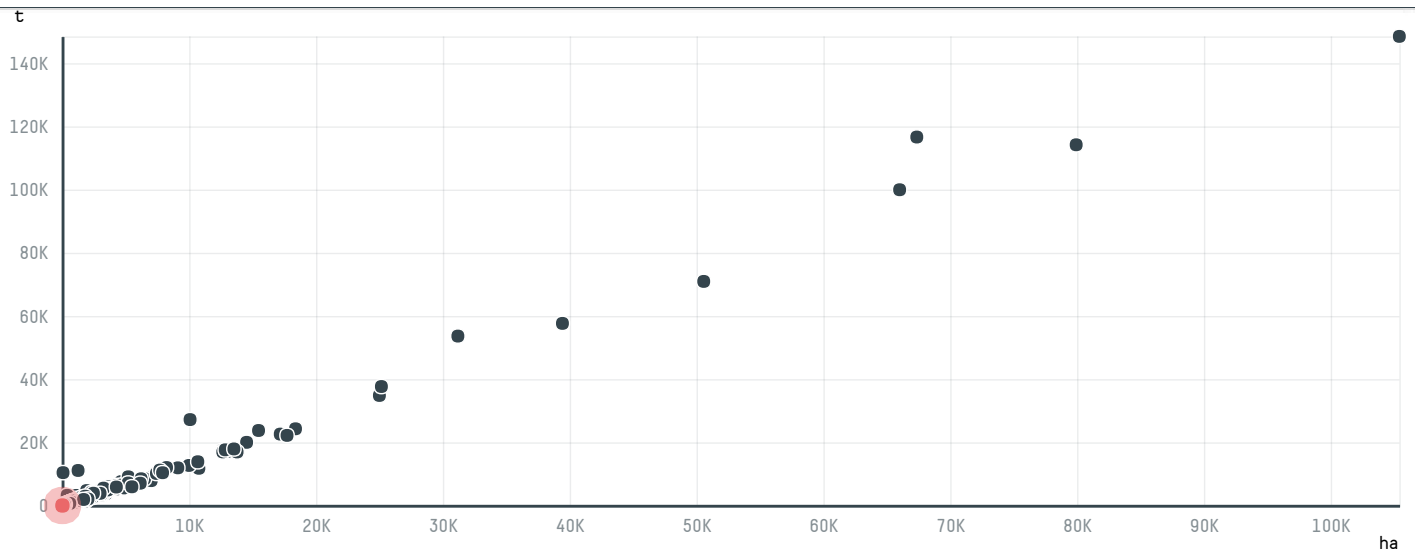

# trase

## LARBRE A CAFE

ACTIVITY: **Importer**  
COMMODITY: **Coffee**  
COUNTRY: **Brazil**  
YEAR: **2015**

LARBRE A CAFE was the 1604th largest importer of coffee from BRAZIL in 2015, accounting for 9 tons. As an importer, LARBRE A CAFE sources from 1 municipalities, or 0% of the coffee production municipalities. The main destination of the coffee imported by LARBRE A CAFE is BELGIUM, accounting for 93% of the total.

### TOP DESTINATION COUNTRIES OF COFFEE IMPORTED BY LARBRE A CAFE:

Trase is a partnership between

In collaboration with

and many other organizations and individuals.

Donors

[Terms of Use](#) · [Privacy policy](#) · [Cookie policy](#) · [Contact us](#)