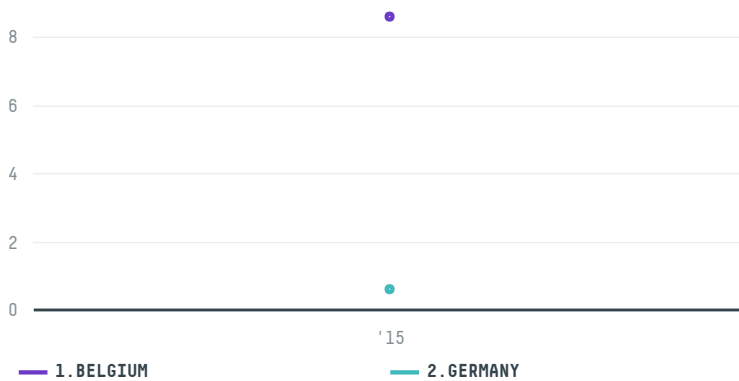

TOP DESTINATION COUNTRIES OF COFFEE IMPORTED BY LARBRE A CAFE: