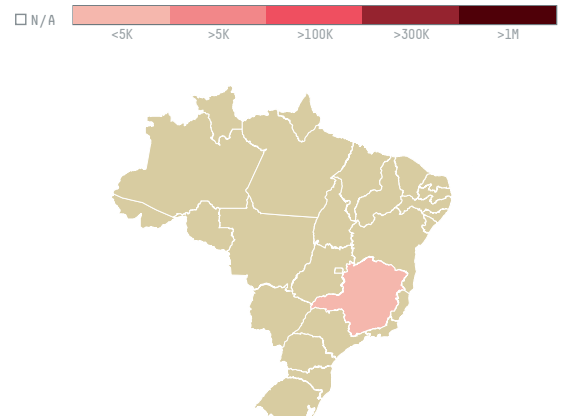

INTELLIGENTISIA COFFEE (EC-153/16)

ACTIVITY: **Importer** COMMODITY: **Coffee** COUNTRY: **Brazil** YEAR: **2016**

INTELLIGENTISIA COFFEE (EC-153/16) was the 865th largest importer of coffee from BRAZIL in 2016, accounting for 38 tons. As an importer, INTELLIGENTISIA COFFEE (EC-153/16) sources from 1 municipalities, or 0% of the coffee production municipalities. The main destination of the coffee imported by INTELLIGENTISIA COFFEE (EC-153/16) is UNITED STATES, accounting for 100% of the total.

TOP DESTINATION COUNTRIES OF COFFEE IMPORTED BY INTELLIGENTISIA COFFEE (EC-153/16):

Trase is a partnership between

In close collaboration with many others.

[Click for more information about our partners and funders.](#)