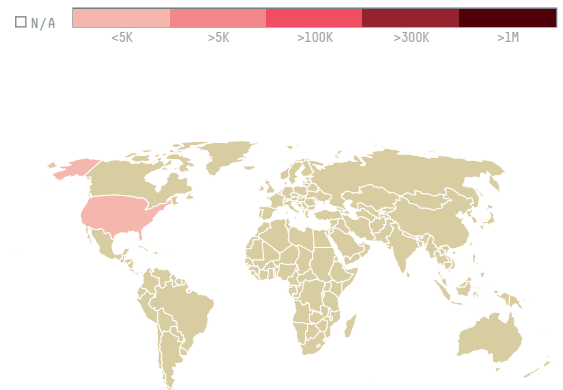

INTELLIGENTISIA COFFEE (EC-153/16)

ACTIVITY: **Importer** COMMODITY: **Coffee** COUNTRY: **Brazil** YEAR: **2016**

INTELLIGENTISIA COFFEE (EC-153/16) was the 865th largest importer of coffee from BRAZIL in 2016, accounting for 38 tons. As an importer, INTELLIGENTISIA COFFEE (EC-153/16) sources from 1 municipalities, or 0% of the coffee production municipalities. The main destination of the coffee imported by INTELLIGENTISIA COFFEE (EC-153/16) is UNITED STATES, accounting for 100% of the total.

TOP DESTINATION COUNTRIES OF COFFEE IMPORTED BY INTELLIGENTISIA COFFEE (EC-153/16):

Trase is a partnership between

In close collaboration with many others.

[Click for more information about our partners and funders.](#)