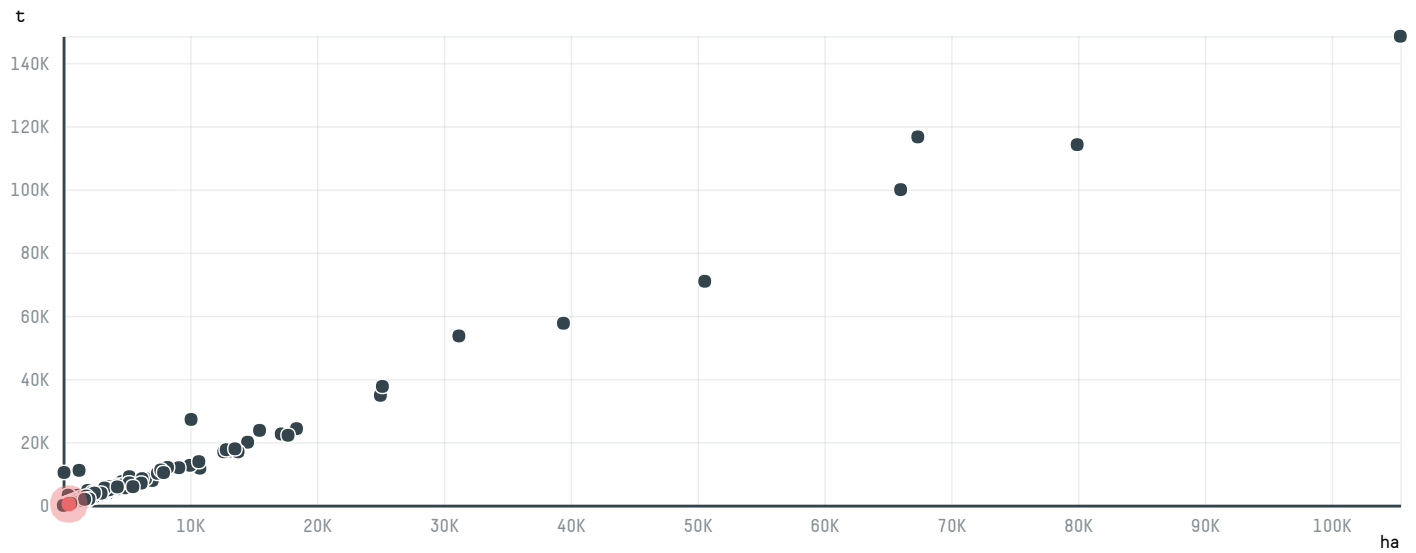

COMPARING COMPANIES IMPORTING COFFEE FROM BRAZIL IN 2015

Trase is a partnership between

In collaboration with

and many other organizations and individuals.

Donors

[Terms of Use](#) · [Privacy policy](#) · [Cookie policy](#) · [Contact us](#)