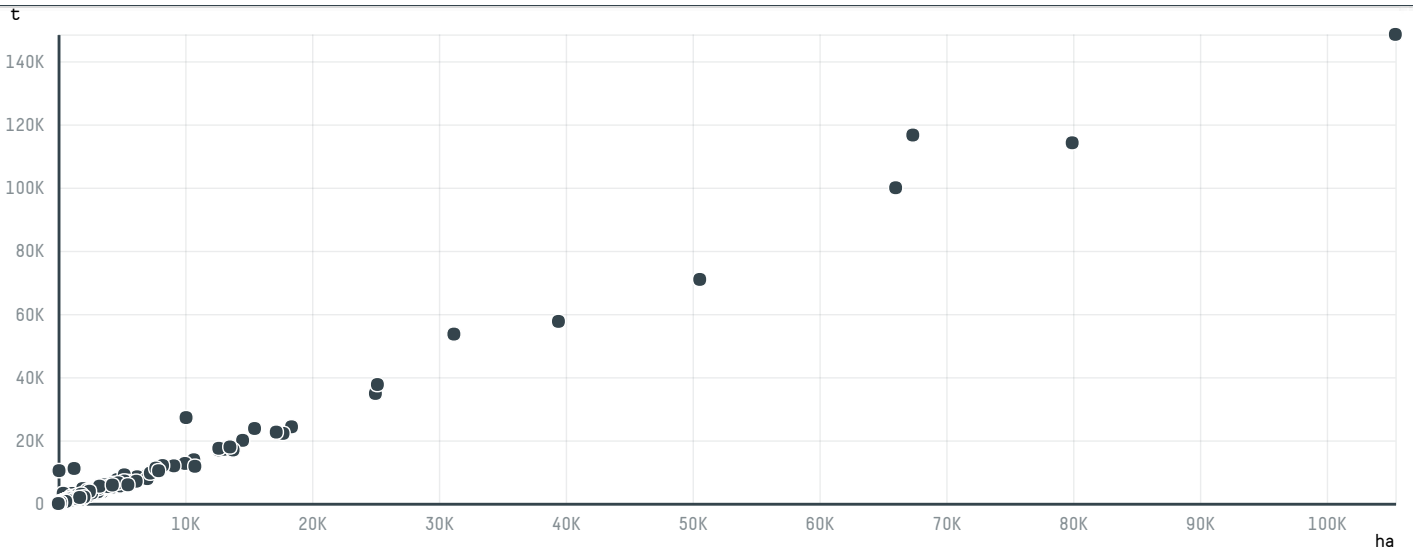

trase

TAREK ALSERAWAN

ACTIVITY: **Importer**
COMMODITY: **Coffee**
COUNTRY: **Brazil**
YEAR: **2015**

TAREK ALSERAWAN was the 1067th largest importer of coffee from BRAZIL in 2015, accounting for 53 tons. As an importer, TAREK ALSERAWAN sources from 2 municipalities, or 0% of the coffee production municipalities. The main destination of the coffee imported by TAREK ALSERAWAN is SYRIA, accounting for 100% of the total.

TOP DESTINATION COUNTRIES OF COFFEE IMPORTED BY TAREK ALSERAWAN:

Trase is a partnership between

In collaboration with

and many other organizations and individuals.

Donors

[Terms of Use](#) · [Privacy policy](#) · [Cookie policy](#) · [Contact us](#)