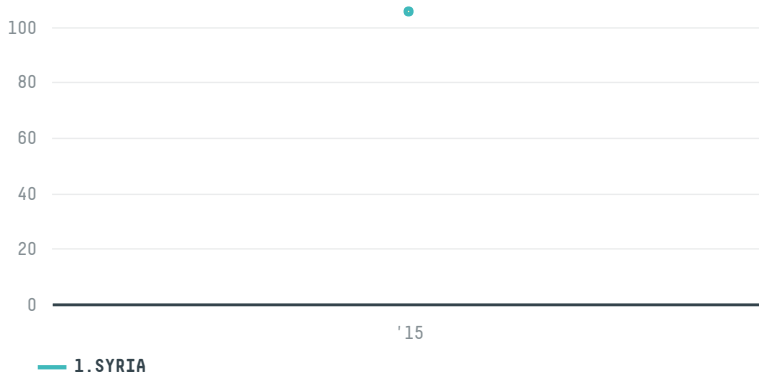

TOP DESTINATION COUNTRIES OF COFFEE IMPORTED BY AABD ELRAZAK SEBAHI: