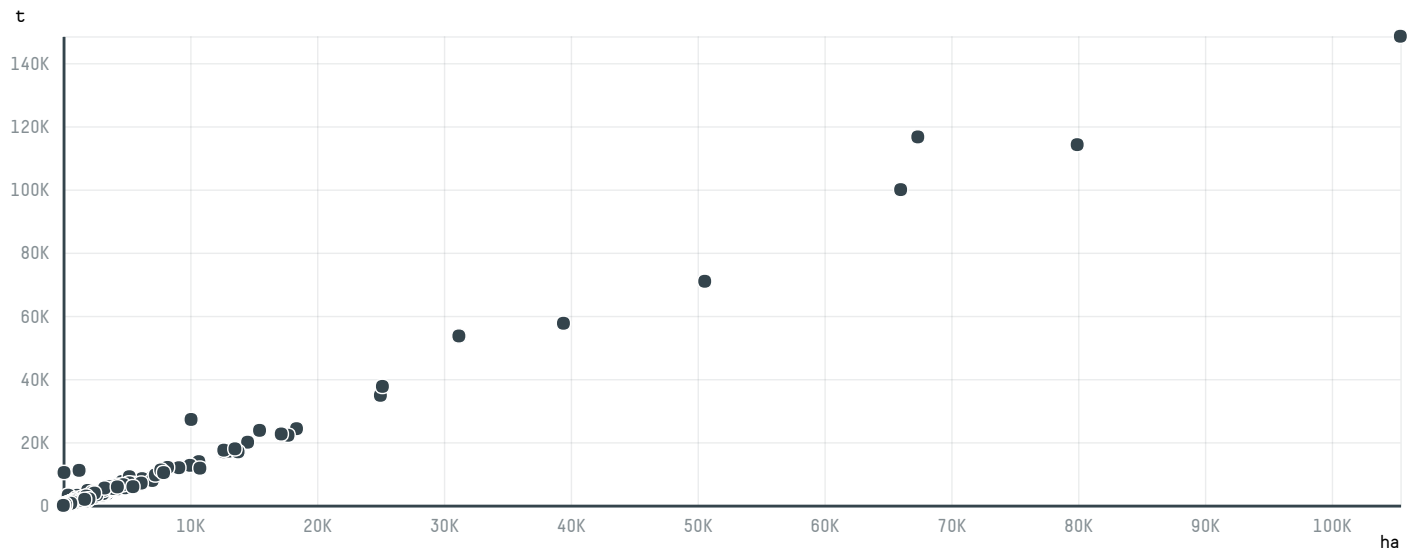

COMPARING COMPANIES IMPORTING COFFEE FROM BRAZIL IN 2015

Trase is a partnership between

In collaboration with

and many other organizations and individuals.

Donors

[Terms of Use](#) · [Privacy policy](#) · [Cookie policy](#) · [Contact us](#)