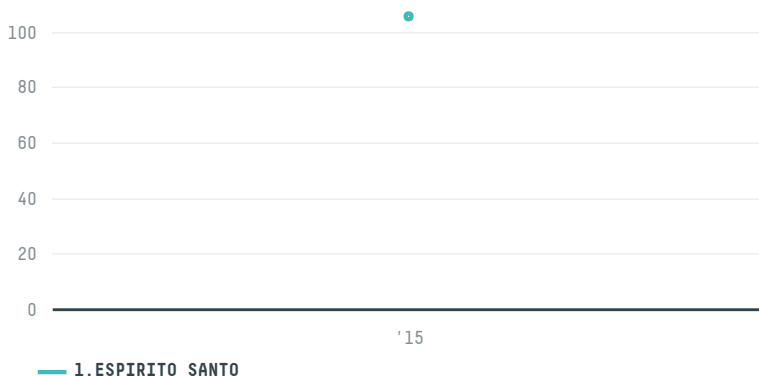

TOP DESTINATION COUNTRIES OF COFFEE IMPORTED BY AABD ELRAZAK SEBAHI: