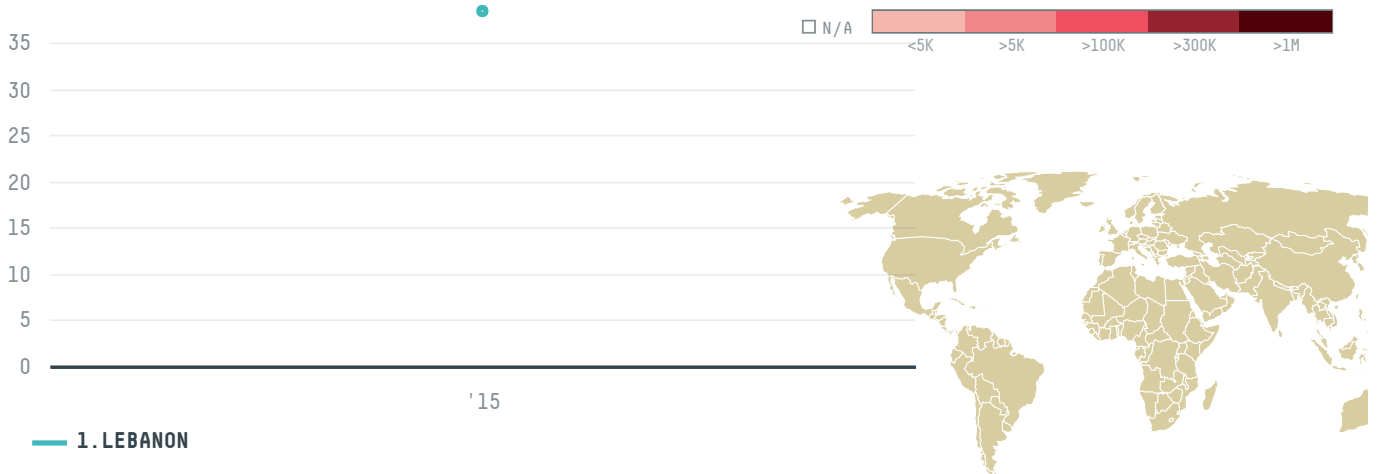

TOP DESTINATION COUNTRIES OF COFFEE IMPORTED BY HUSSEIN AJIMI:

This website uses cookies to provide you with an improved user experience. By continuing to browse this site, you consent to the use of cookies and similar technologies. Please visit our [privacy policy](#) for further details.

I AGREE