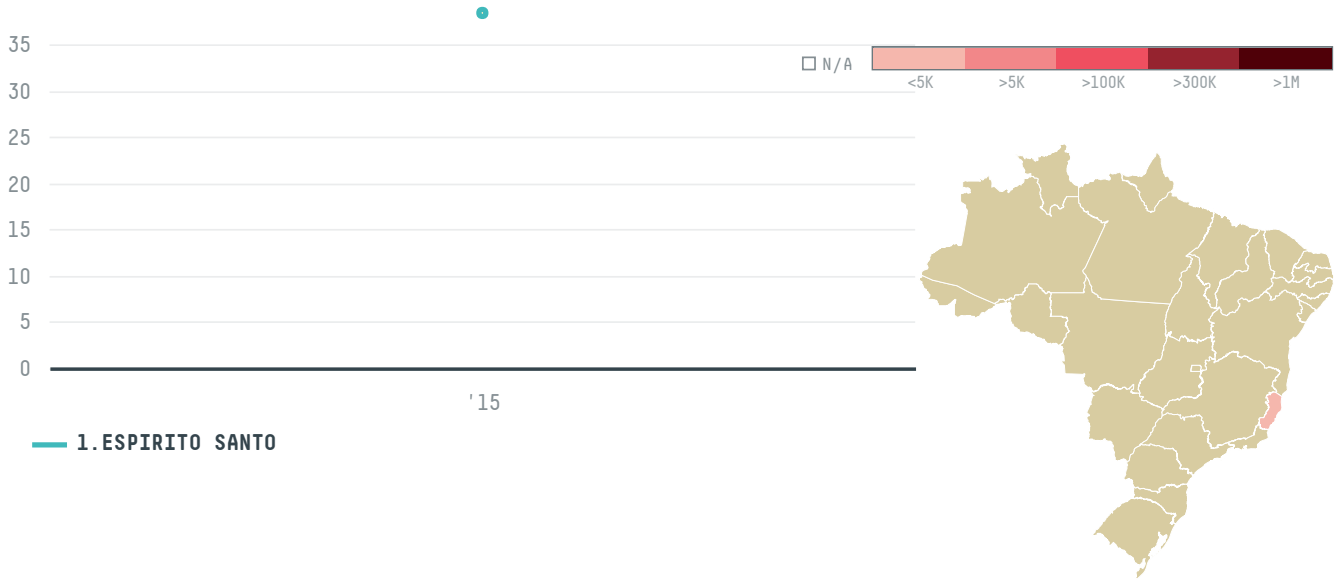

Trase is a partnership between

In collaboration with

and many other organizations

Donors

This website uses cookies to provide you with an improved user experience. By continuing to browse this site, you consent to the use of cookies and similar technologies. Please visit our [privacy policy](#) for further details.

I AGREE