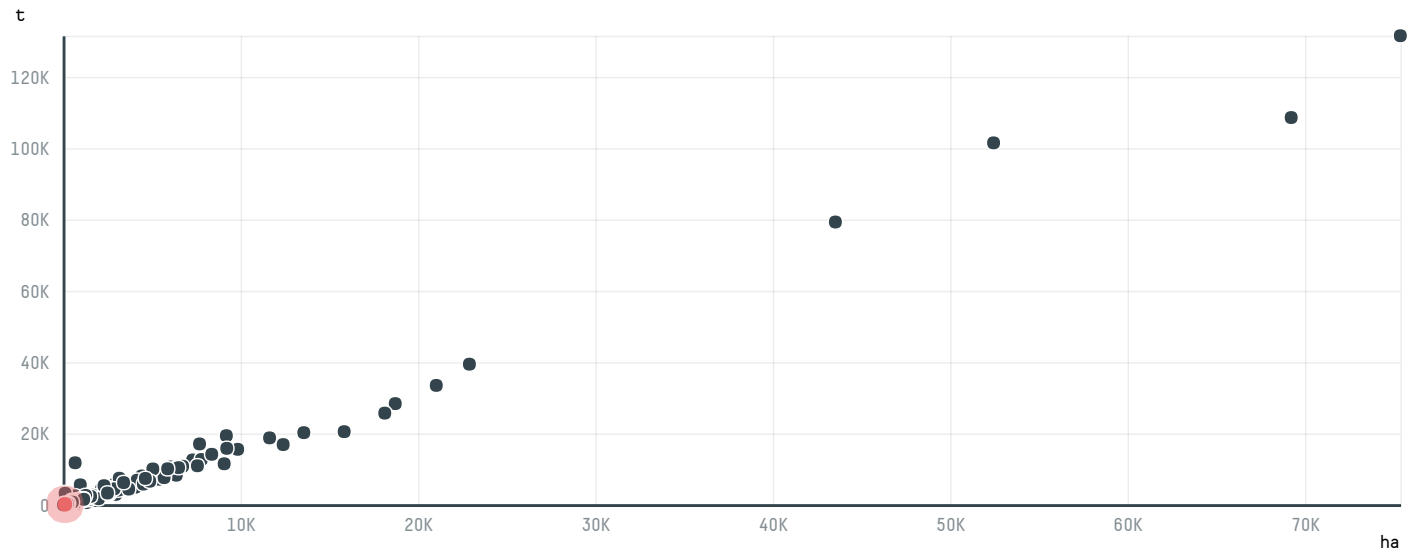

trase

WESTFELDT BROTHERS, INC

ACTIVITY: **Importer**
COMMODITY: **Coffee**
COUNTRY: **Brazil**
YEAR: **2017**

WESTFELDT BROTHERS, INC was the 572nd largest importer of coffee from BRAZIL in 2017, accounting for 154 tons. As an importer, WESTFELDT BROTHERS, INC sources from 1 municipalities, or 0% of the coffee production municipalities. The main destination of the coffee imported by WESTFELDT BROTHERS, INC is MEXICO, accounting for 100% of the total.

TOP DESTINATION COUNTRIES OF COFFEE IMPORTED BY WESTFELDT BROTHERS, INC:

COMPARING COMPANIES IMPORTING COFFEE FROM BRAZIL IN 2017

Trase is a partnership between

In collaboration with

and many other organizations and individuals.