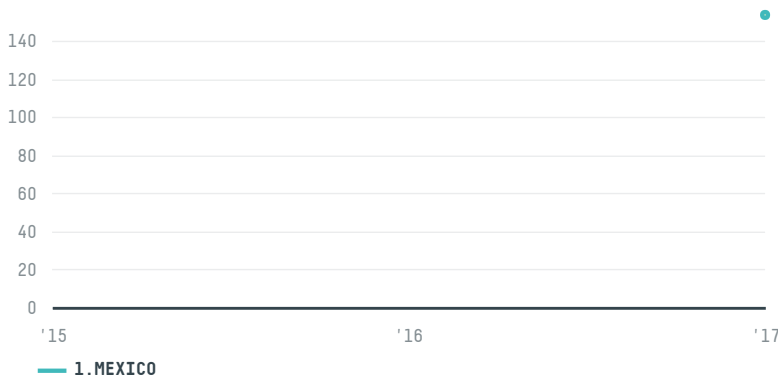

TOP DESTINATION COUNTRIES OF COFFEE IMPORTED BY WESTFELDT BROTHERS, INC: