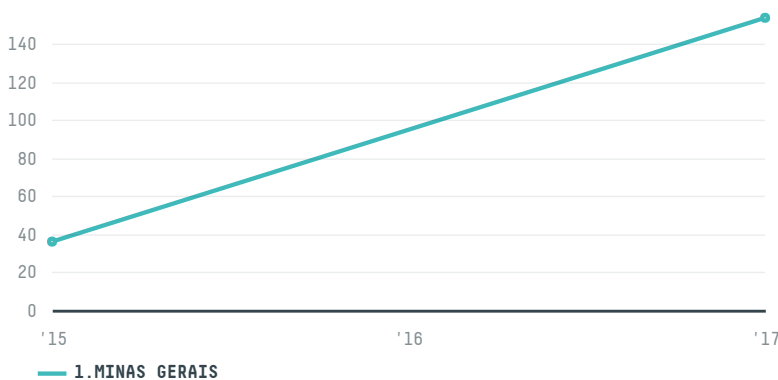

trase

WESTFELDT BROTHERS, INC

ACTIVITY: **Importer**
COMMODITY: **Coffee**
COUNTRY: **Brazil**
YEAR: **2017**

WESTFELDT BROTHERS, INC was the 572nd largest importer of coffee from BRAZIL in 2017, accounting for 154 tons. As an importer, WESTFELDT BROTHERS, INC sources from 1 municipalities, or 0% of the coffee production municipalities. The main destination of the coffee imported by WESTFELDT BROTHERS, INC is MEXICO, accounting for 100% of the total.

TOP DESTINATION COUNTRIES OF COFFEE IMPORTED BY WESTFELDT BROTHERS, INC:

COMPARING COMPANIES IMPORTING COFFEE FROM BRAZIL IN 2017

Trase is a partnership between

In collaboration with

and many other organizations and individuals.