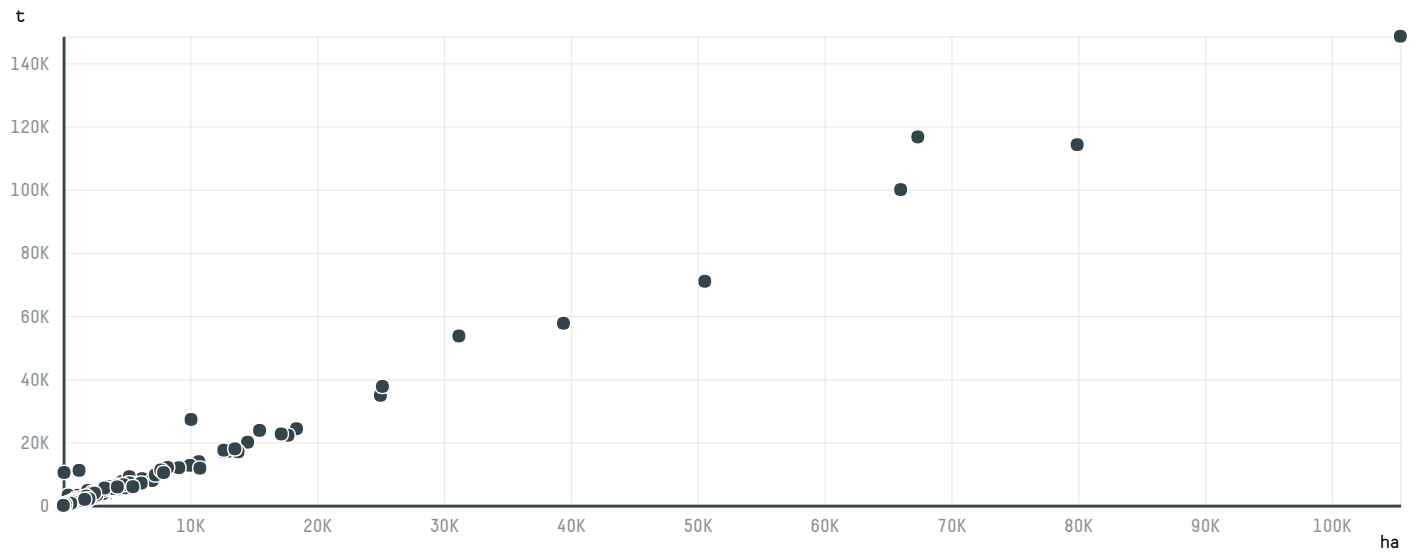

COMPARING COMPANIES IMPORTING COFFEE FROM BRAZIL IN 2015

Trase is a partnership between

Stockholm Environment Institute

Global Canopy Programme

In collaboration with

vizzuality

The European Forest Institute

and many other organizations and individuals.

Donors

The Global Environment Facility

WWF

Europe

Gordon and Betty Moore Foundation

The Nature Conservancy

Department for International Development

Formas

Norway's International Climate and Forest Initiative (NICFI)

[Terms of Use](#) · [Privacy policy](#) · [Cookie policy](#) · [Contact us](#)