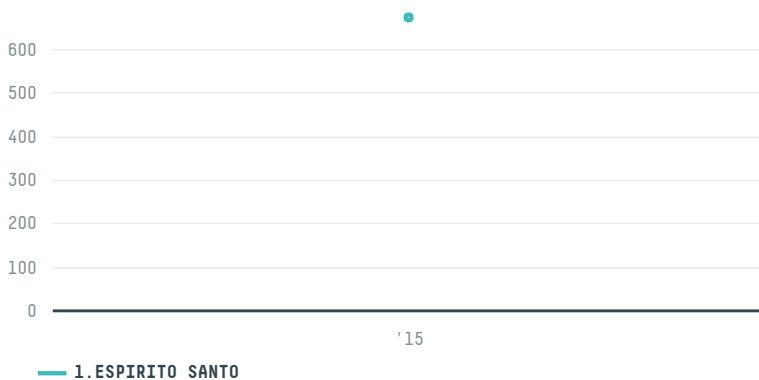

TOP DESTINATION COUNTRIES OF COFFEE IMPORTED BY OMRAN TRADING: