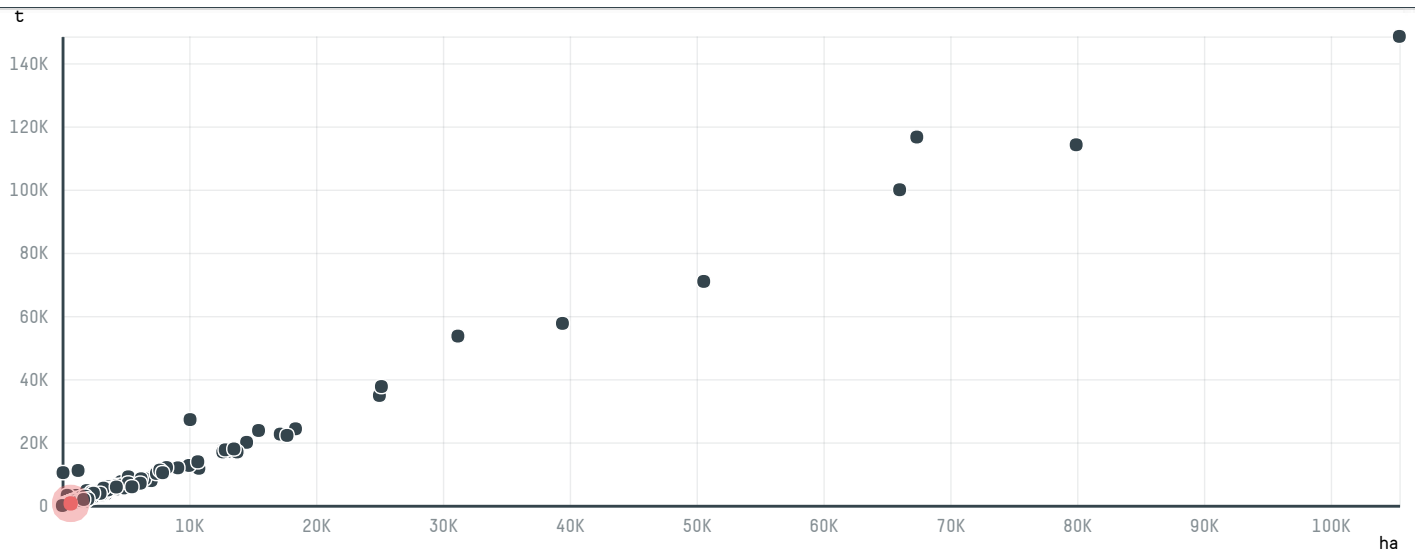

trase

OMRAN TRADING

ACTIVITY: **Importer**
COMMODITY: **Coffee**
COUNTRY: **Brazil**
YEAR: **2015**

OMRAN TRADING was the 253rd largest importer of coffee from BRAZIL in 2015, accounting for 672 tons. As an importer, OMRAN TRADING sources from 3 municipalities, or 0% of the coffee production municipalities. The main destination of the coffee imported by OMRAN TRADING is SYRIA, accounting for 100% of the total.

TOP DESTINATION COUNTRIES OF COFFEE IMPORTED BY OMRAN TRADING:

Trase is a partnership between

In collaboration with

and many other organizations and individuals.

Donors

[Terms of Use](#) · [Privacy policy](#) · [Cookie policy](#) · [Contact us](#)