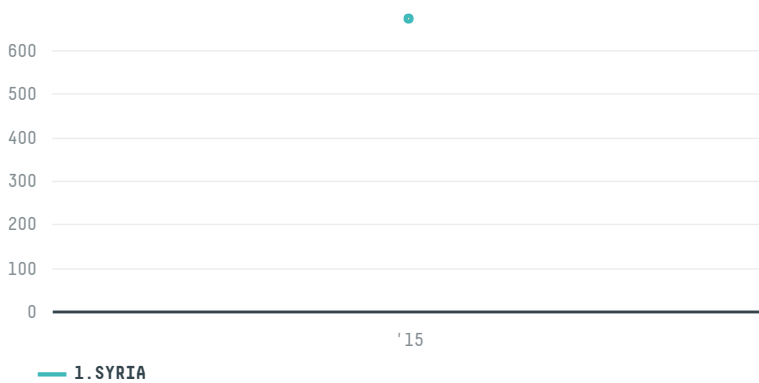

TOP DESTINATION COUNTRIES OF COFFEE IMPORTED BY OMRAN TRADING: