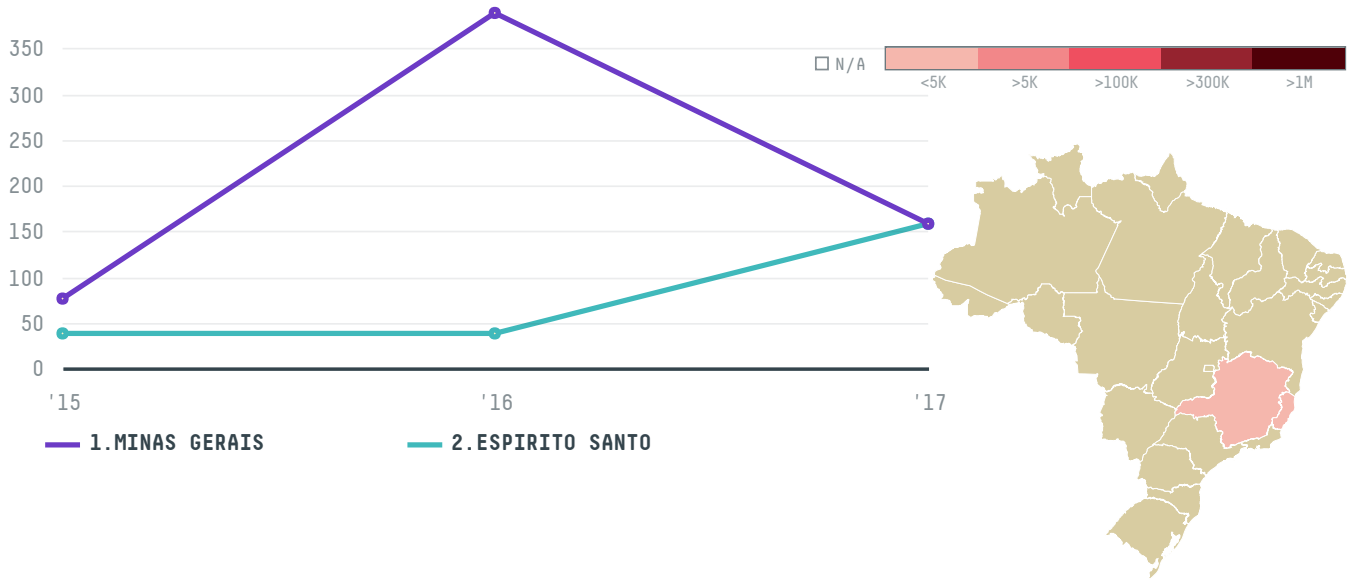

Trase is a partnership between

In collaboration with

and many other organizations

Donors

This website uses cookies to provide you with an improved user experience. By continuing to browse this site, you consent to the use of cookies and similar technologies. Please visit our [privacy policy](#) for further details.

I AGREE