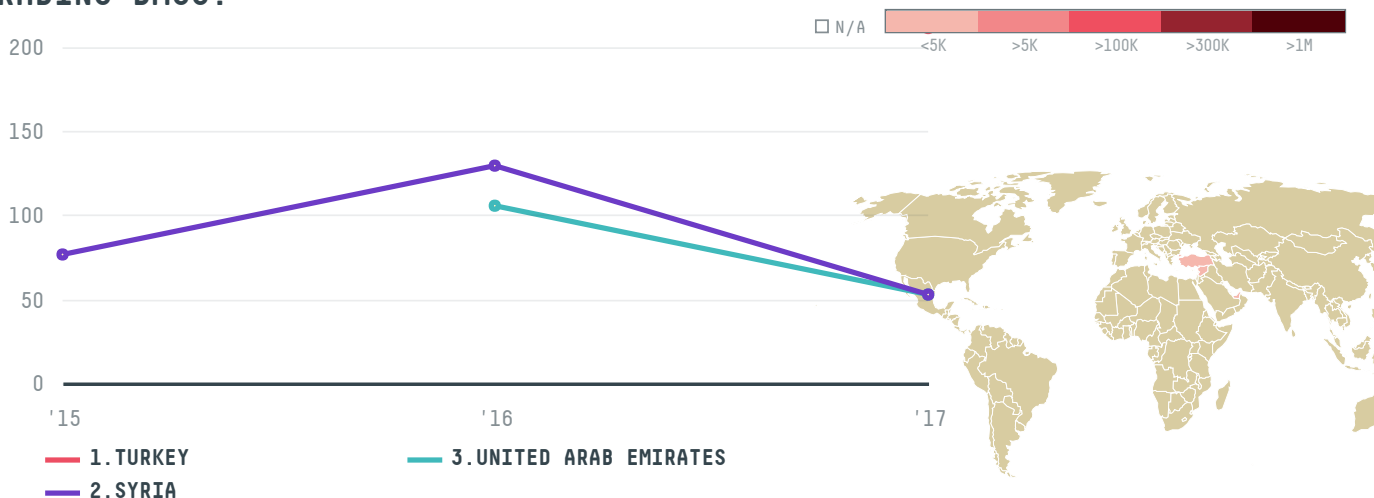

TOP DESTINATION COUNTRIES OF COFFEE IMPORTED BY TRADIGRAIN FOODSTUFF TRADING DMCC:

This website uses cookies to provide you with an improved user experience. By continuing to browse this site, you consent to the use of cookies and similar technologies. Please visit our [privacy policy](#) for further details.

I AGREE