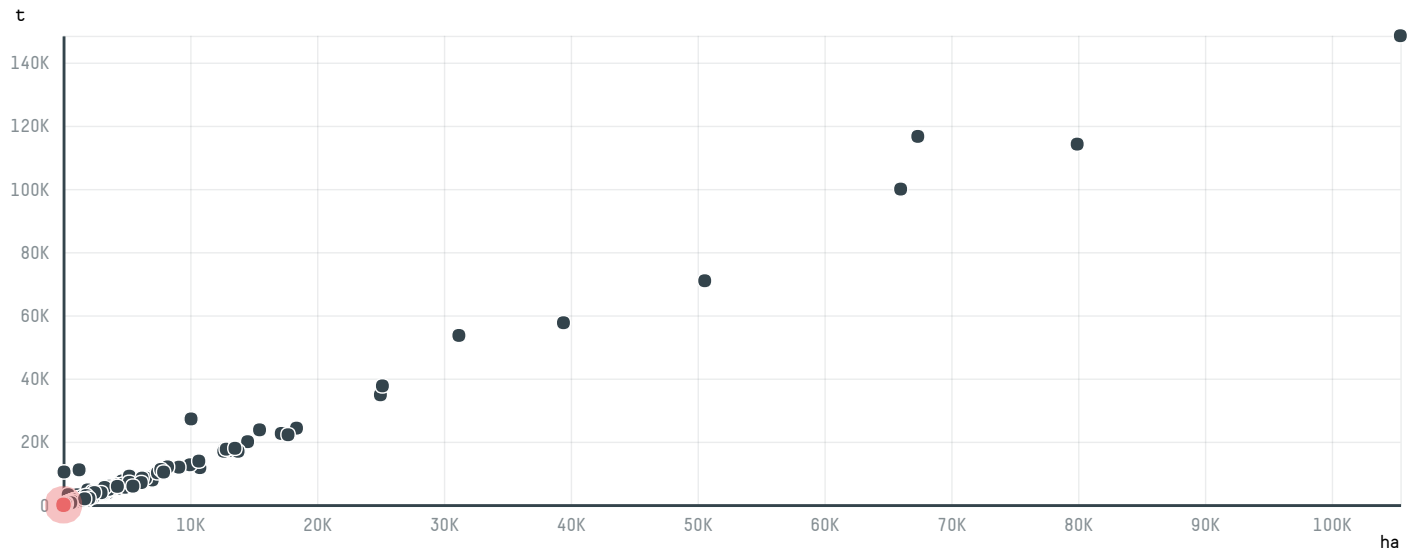

trase

TRABOCCA BV (EC-0520/15)

ACTIVITY: **Importer**
COMMODITY: **Coffee**
COUNTRY: **Brazil**
YEAR: **2015**

TRABOCCA BV (EC-0520/15) was the 1437th largest importer of coffee from BRAZIL in 2015, accounting for 19 tons. As an importer, TRABOCCA BV (EC-0520/15) sources from 1 municipalities, or 0% of the coffee production municipalities. The main destination of the coffee imported by TRABOCCA BV (EC-0520/15) is UNITED STATES, accounting for 100% of the total.

TOP DESTINATION COUNTRIES OF COFFEE IMPORTED BY TRABOCCA BV (EC-0520/15):

COMPARING COMPANIES IMPORTING COFFEE FROM BRAZIL IN 2015

Trase is a partnership between

In collaboration with

and many other organizations and individuals.