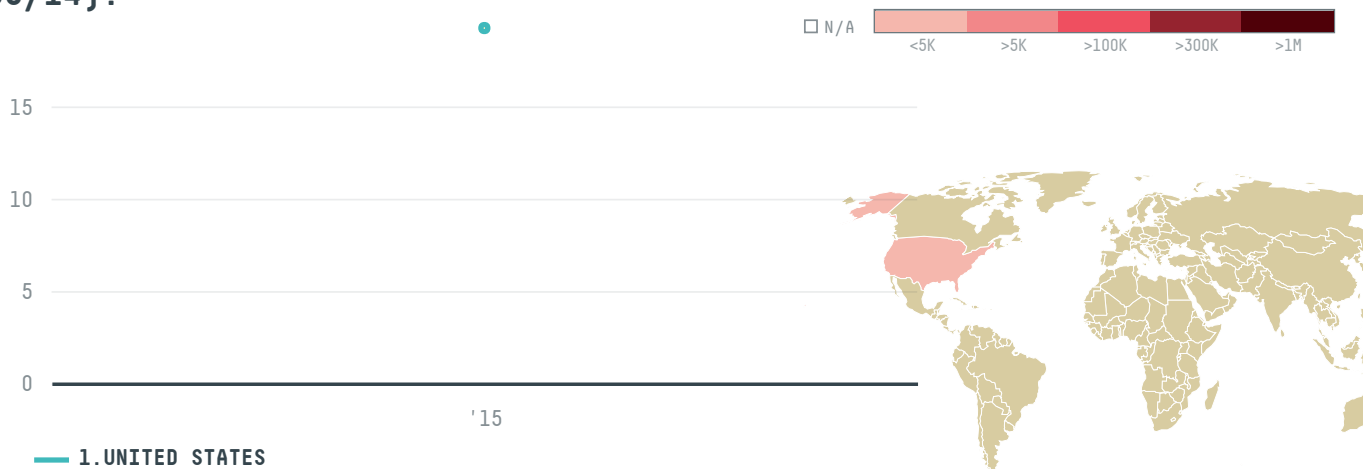

TOP DESTINATION COUNTRIES OF COFFEE IMPORTED BY INTELLIGENTISIA COFFEE (EC- 368/14):

This website uses cookies to provide you with an improved user experience. By continuing to browse this site, you consent to the use of cookies and similar technologies. Please visit our [privacy policy](#) for further details.

I AGREE