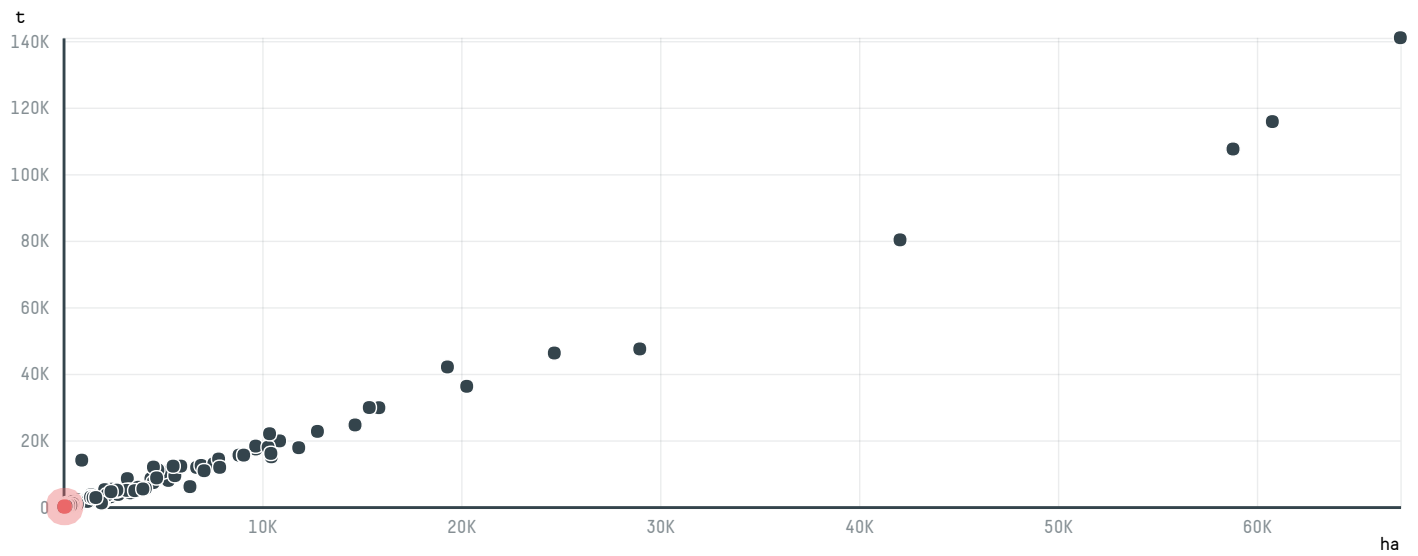

COMPARING COMPANIES IMPORTING COFFEE FROM BRAZIL IN 2016

Trase is a partnership between

In close collaboration with many others.

[Click for more information about our partners and funders.](#)

Home

Resources

About

Supply Chains

Data Tools

Profiles

Logistics Maps

Downloads

Finance

Explore

Search

Watchlists

Methodology

FAQs

Insights

Yearbook

Collections

Publications

This website uses cookies to provide you with an improved user experience. By continuing to browse this site, you consent to the use of cookies and similar technologies. Please visit our [privacy policy](#) for further details.

I understand