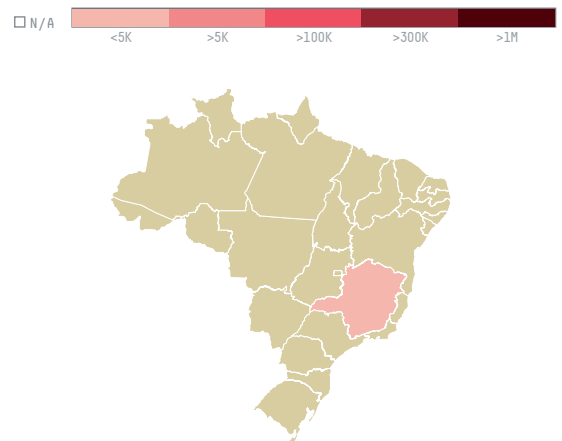

CAFE IMPORTS (EC-005/16)

ACTIVITY: **Importer** | COMMODITY: **Coffee** | COUNTRY: **Brazil** | YEAR: **2016**

CAFE IMPORTS (EC-005/16) was the 755th largest importer of coffee from BRAZIL in 2016, accounting for 58 tons. As an importer, CAFE IMPORTS (EC-005/16) sources from 1 municipalities, or 0% of the coffee production municipalities. The main destination of the coffee imported by CAFE IMPORTS (EC-005/16) is AUSTRALIA, accounting for 100% of the total.

TOP DESTINATION COUNTRIES OF COFFEE IMPORTED BY CAFE IMPORTS (EC-005/16):

Trase is a partnership between

In close collaboration with many others.

[Click for more information about our partners and funders.](#)