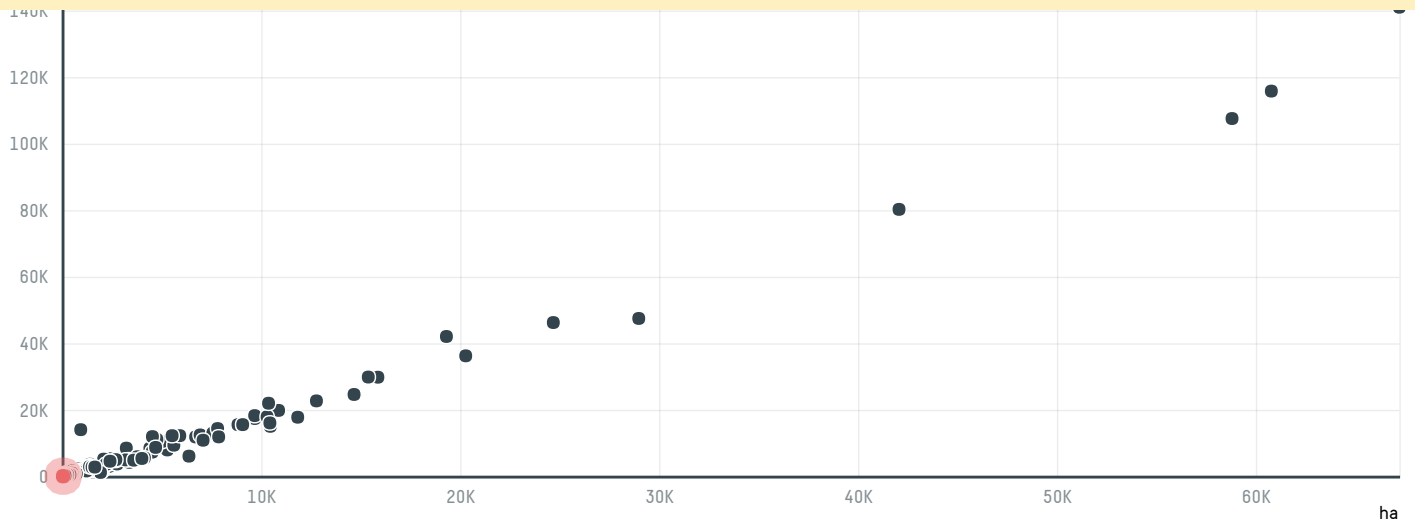

Trase is a partnership between

In close collaboration with many others.

[Click for more information about our partners and funders.](#)

Home	Supply Chains	Finance	Insights
Resources	Data Tools	Explore	Yearbook
About	Profiles	Search	Collections
	Logistics Maps	Watchlists	Publications
	Downloads	Methodology	
		FAQs	

Sign up for our Newsletter

[Terms of use](#) • [Privacy policy](#) • [Cookie policy](#)