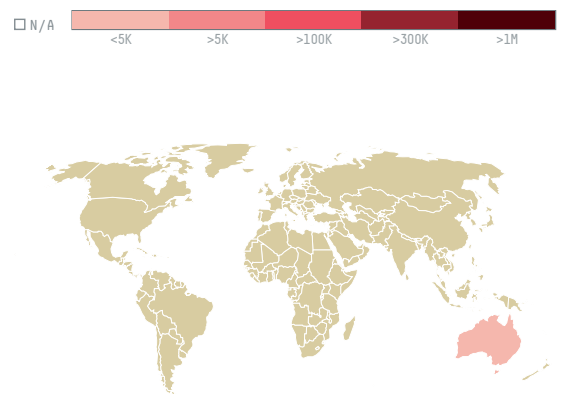

CAFE IMPORTS (EC-005/16)

ACTIVITY: **Importer** | COMMODITY: **Coffee** | COUNTRY: **Brazil** | YEAR: **2016**

CAFE IMPORTS (EC-005/16) was the 755th largest importer of coffee from BRAZIL in 2016, accounting for 58 tons. As an importer, CAFE IMPORTS (EC-005/16) sources from 1 municipalities, or 0% of the coffee production municipalities. The main destination of the coffee imported by CAFE IMPORTS (EC-005/16) is AUSTRALIA, accounting for 100% of the total.

TOP DESTINATION COUNTRIES OF COFFEE IMPORTED BY CAFE IMPORTS (EC-005/16):

Trase is a partnership between

In close collaboration with many others.

[Click for more information about our partners and funders.](#)