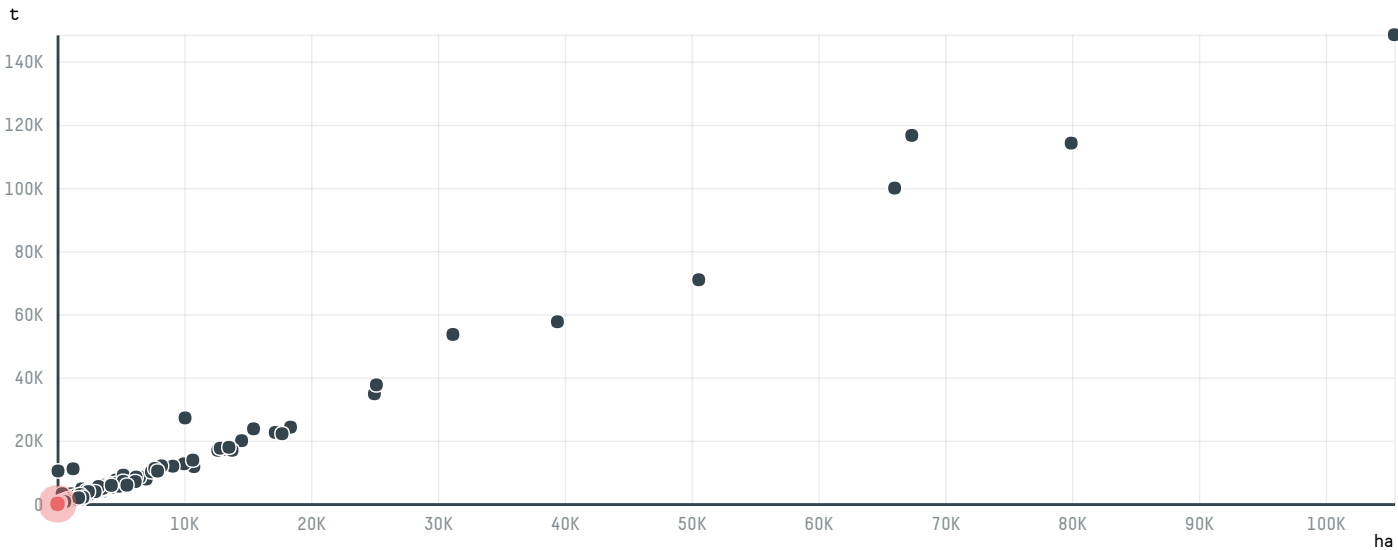

trase

MI COFFEE CORPORATION (EC-378/14)

ACTIVITY	COMMODITY	COUNTRY	YEAR
Importer	Coffee	Brazil	2015

MI COFFEE CORPORATION (EC-378/14) was the 1472nd largest importer of coffee from BRAZIL in 2015, accounting for 15 tons. As an importer, MI COFFEE CORPORATION (EC-378/14) sources from 3 municipalities, or 0% of the coffee production municipalities. The main destination of the coffee imported by MI COFFEE CORPORATION (EC-378/14) is SOUTH KOREA, accounting for 100% of the total.

TOP DESTINATION COUNTRIES OF COFFEE IMPORTED BY MI COFFEE CORPORATION (EC-378/14):

□ N/A <5K >5K >100K >300K >1M

COMPARING COMPANIES IMPORTING COFFEE FROM BRAZIL IN 2015

Trase is a partnership between

In collaboration with