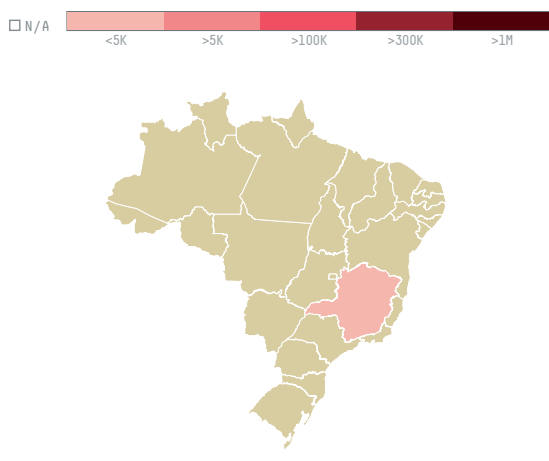

trase

MI COFFEE CORPORATION (EC-378/14)

ACTIVITY	COMMODITY	COUNTRY	YEAR
Importer	Coffee	Brazil	2015

MI COFFEE CORPORATION (EC-378/14) was the 1472nd largest importer of coffee from BRAZIL in 2015, accounting for 15 tons. As an importer, MI COFFEE CORPORATION (EC-378/14) sources from 3 municipalities, or 0% of the coffee production municipalities. The main destination of the coffee imported by MI COFFEE CORPORATION (EC-378/14) is SOUTH KOREA, accounting for 100% of the total.

TOP DESTINATION COUNTRIES OF COFFEE IMPORTED BY MI COFFEE CORPORATION (EC-378/14):

□ N/A <5K >5K >100K >300K >1M

COMPARING COMPANIES IMPORTING COFFEE FROM BRAZIL IN 2015

Trase is a partnership between

In collaboration with