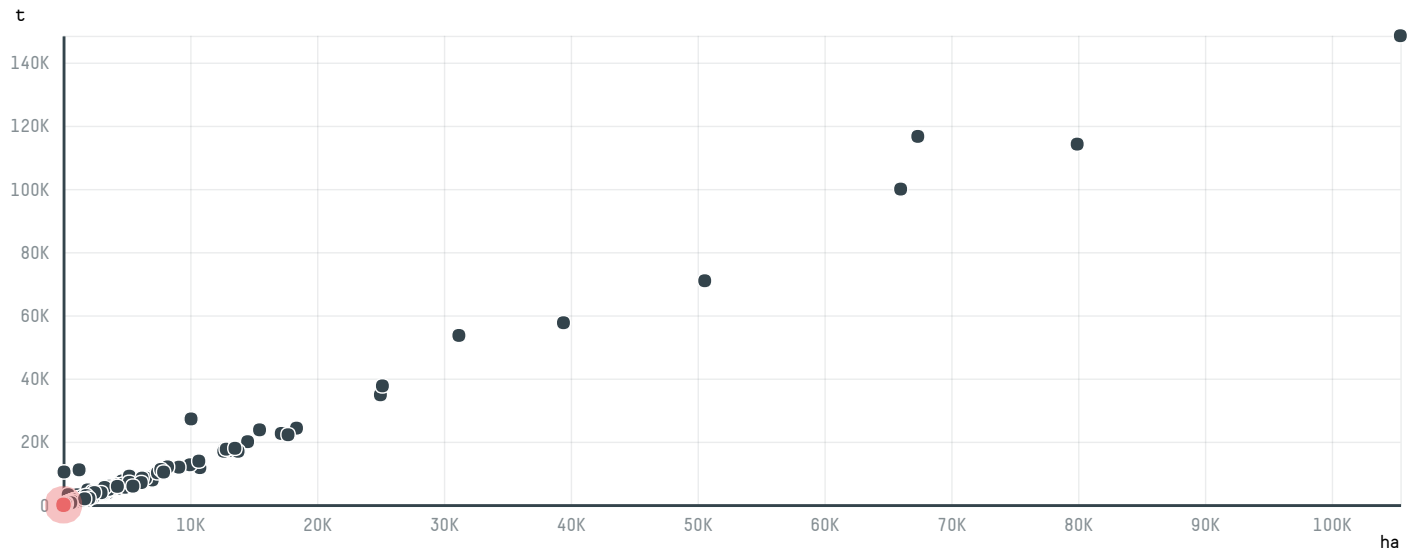

COMPARING COMPANIES IMPORTING COFFEE FROM BRAZIL IN 2015

Trase is a partnership between

In collaboration with

and many other organizations and individuals.

Donors

[Terms of Use](#) · [Privacy policy](#) · [Cookie policy](#) · [Contact us](#)