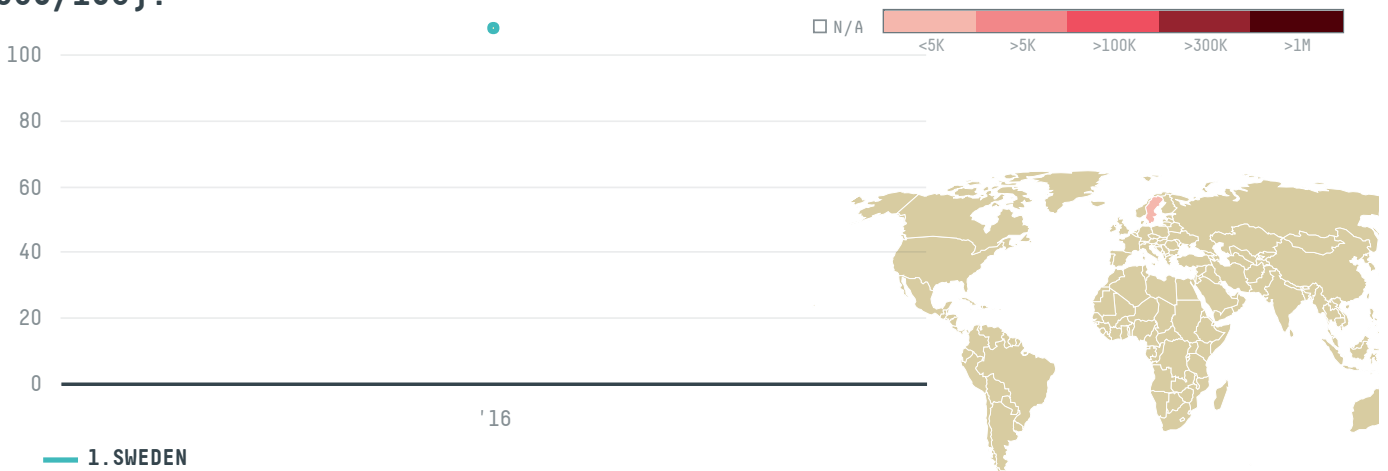

BERNHARD ROTHFOS GMBH (EXP-0905/15C)

ACTIVITY

Importer

COMMODITY

Coffee

COUNTRY

Brazil

YEAR

2016

BERNHARD ROTHFOS GMBH (EXP-0905/15C) was the 579th largest importer of coffee from BRAZIL in 2016, accounting for 108 tons. As an importer, BERNHARD ROTHFOS GMBH (EXP-0905/15C) sources from 5 municipalities, or 1% of the coffee production municipalities. The main destination of the coffee imported by BERNHARD ROTHFOS GMBH (EXP-0905/15C) is SWEDEN, accounting for 100% of the total.

TOP DESTINATION COUNTRIES OF COFFEE IMPORTED BY BERNHARD ROTHFOS GMBH (EXP-0905/15C):