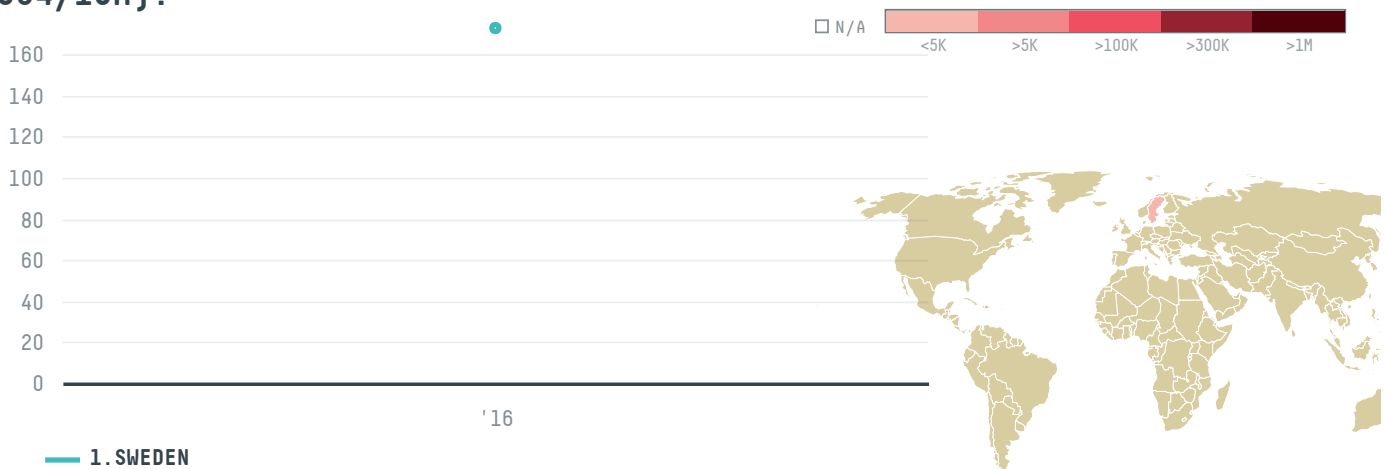

BERNHARD ROTHFOS GMBH (EXP-0894/15A)

ACTIVITY

Importer

COMMODITY

Coffee

COUNTRY

Brazil

YEAR

2016

BERNHARD ROTHFOS GMBH (EXP-0894/15A) was the 468th largest importer of coffee from BRAZIL in 2016, accounting for 173 tons. As an importer, BERNHARD ROTHFOS GMBH (EXP-0894/15A) sources from 5 municipalities, or 1% of the coffee production municipalities. The main destination of the coffee imported by BERNHARD ROTHFOS GMBH (EXP-0894/15A) is SWEDEN, accounting for 100% of the total.

TOP DESTINATION COUNTRIES OF COFFEE IMPORTED BY BERNHARD ROTHFOS GMBH (EXP-0894/15A):