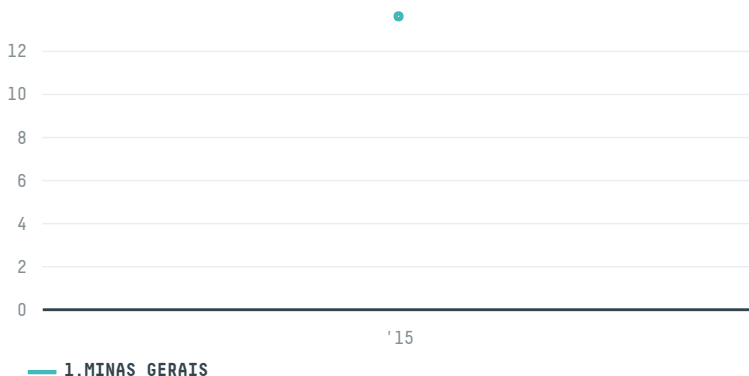

TOP DESTINATION COUNTRIES OF COFFEE IMPORTED BY NITTO COFFEE (EC-091/15):