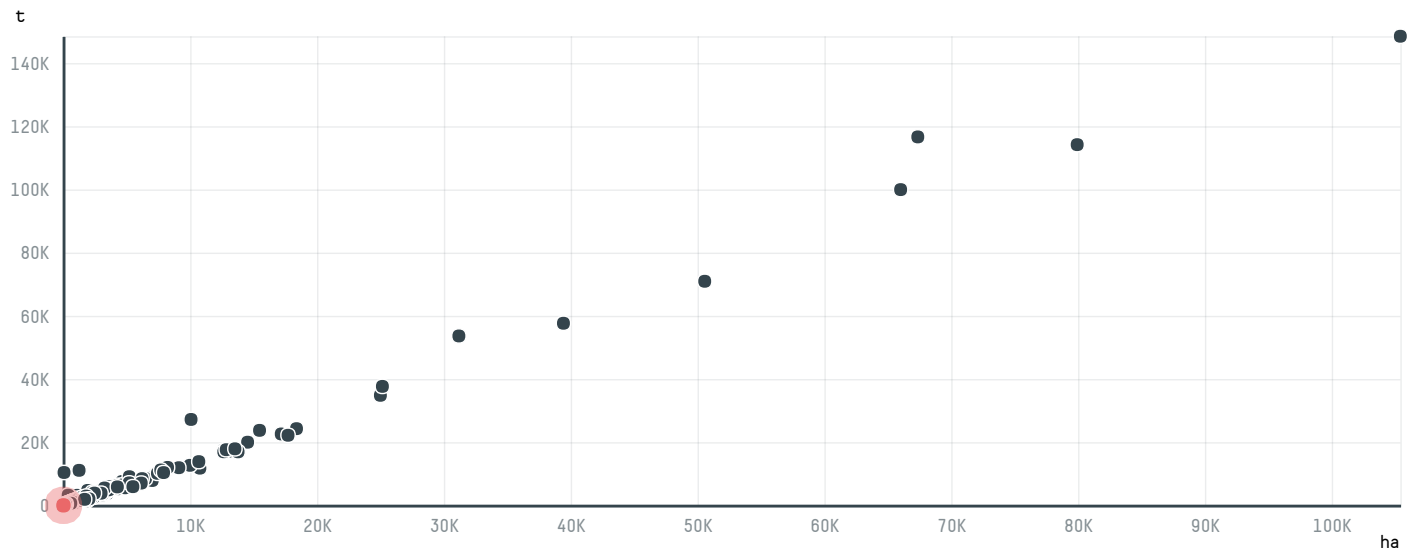

trase

NITTO COFFEE (EC-091/15)

ACTIVITY COMMODITY COUNTRY YEAR
Importer **Coffee** **Brazil** **2015**

NITTO COFFEE (EC-091/15) was the 1524th largest importer of coffee from BRAZIL in 2015, accounting for 14 tons. As an importer, NITTO COFFEE (EC-091/15) sources from 1 municipalities, or 0% of the coffee production municipalities. The main destination of the coffee imported by NITTO COFFEE (EC-091/15) is JAPAN, accounting for 100% of the total.

TOP DESTINATION COUNTRIES OF COFFEE IMPORTED BY NITTO COFFEE (EC-091/15):

COMPARING COMPANIES IMPORTING COFFEE FROM BRAZIL IN 2015

Trase is a partnership between

In collaboration with

and many other organizations and individuals.