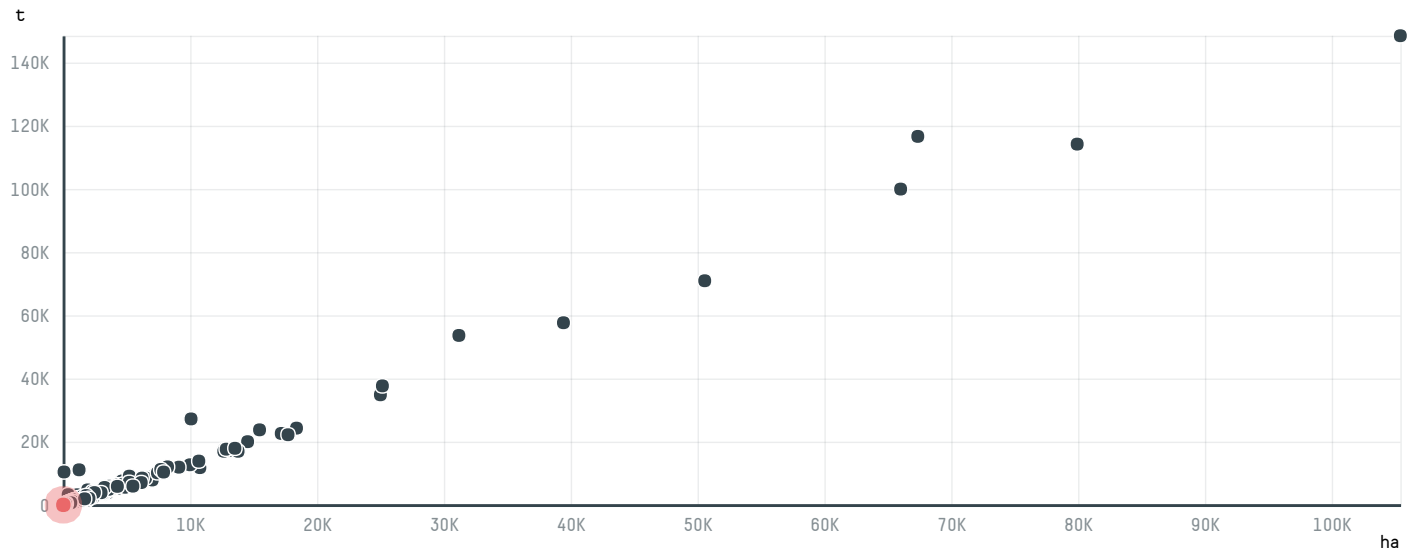

COMPARING COMPANIES IMPORTING COFFEE FROM BRAZIL IN 2015

Trase is a partnership between

In collaboration with

and many other organizations and individuals.

Donors

[Terms of Use](#) · [Privacy policy](#) · [Cookie policy](#) · [Contact us](#)