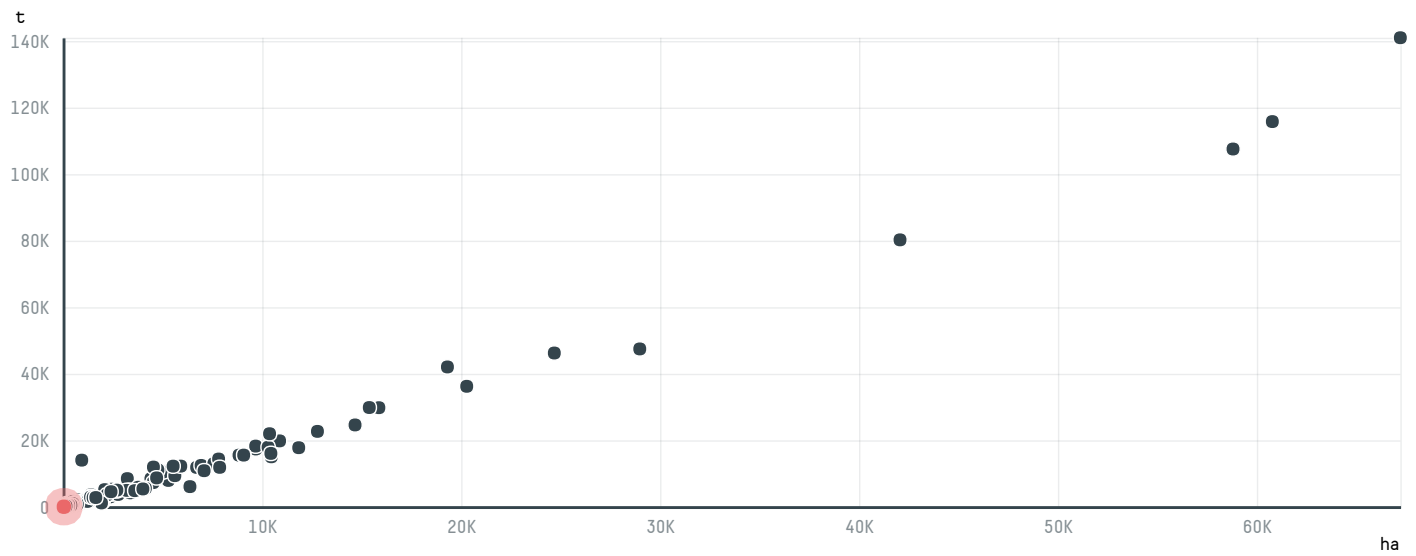

COMPARING COMPANIES IMPORTING COFFEE FROM BRAZIL IN 2016

Trase is a partnership between

In close collaboration with many others.

[Click for more information about our partners and funders.](#)

Home

Resources

About

Supply Chains

Data Tools

Profiles

Logistics Maps

Downloads

Finance

Explore

Search

Watchlists

Methodology

FAQs

Insights

Yearbook

Collections

Publications

This website uses cookies to provide you with an improved user experience. By continuing to browse this site, you consent to the use of cookies and similar technologies. Please visit our [privacy policy](#) for further details.

I understand