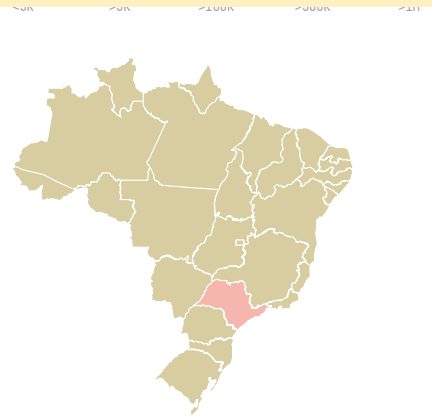

COEX COFFEE INTERNATIONAL INC (EXP-0450/15A)

ACTIVITY: **Importer** COMMODITY: **Coffee** COUNTRY: **Brazil** YEAR: **2016**

COEX COFFEE INTERNATIONAL INC (EXP-0450/15A) was the 835th largest importer of coffee from BRAZIL in 2016, accounting for 42 tons. As an importer, COEX COFFEE INTERNATIONAL INC (EXP-0450/15A) sources from 10 municipalities, or 2% of the coffee production municipalities. The main destination of the coffee imported by COEX COFFEE INTERNATIONAL INC (EXP-0450/15A) is SPAIN, accounting for 100% of the total.

TOP DESTINATION COUNTRIES OF COFFEE IMPORTED BY COEX COFFEE INTERNATIONAL INC (EXP-0450/15A):

COMPARING COMPANIES IMPORTING COFFEE FROM BRAZIL IN 2016

Trase is a partnership between

In close collaboration with many others.