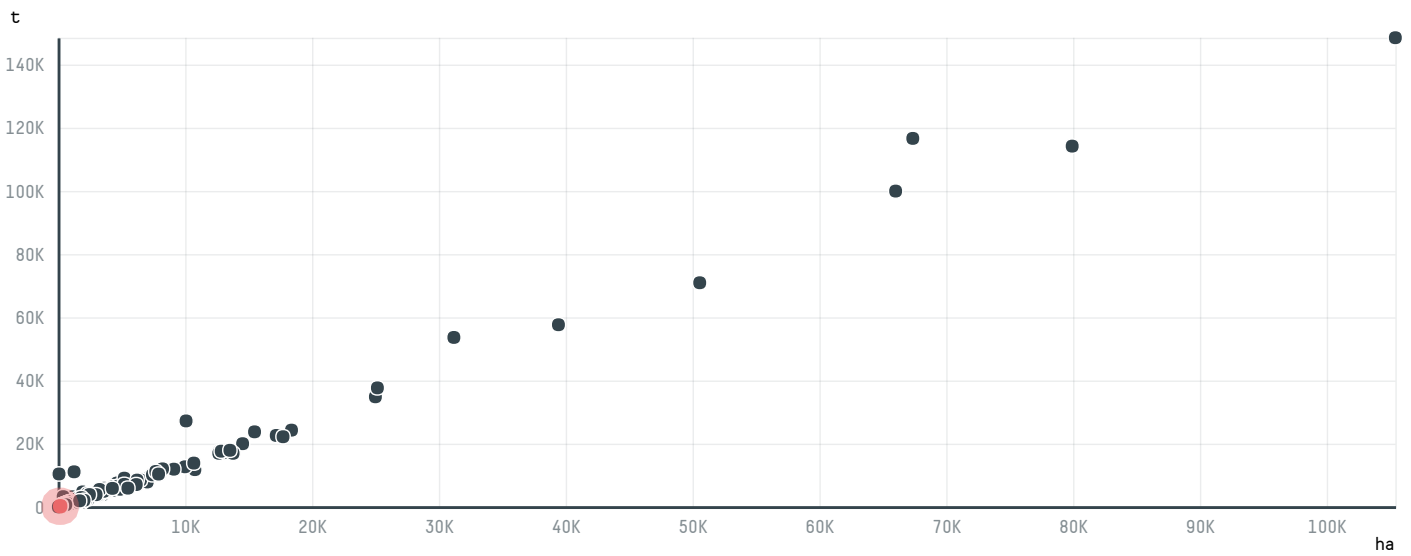

TOP DESTINATION COUNTRIES OF COFFEE IMPORTED BY ECOM AGROINDUSTRIAL CORP. LTD (EC-047/15):

□ N/A <5K >5K >100K >300K >1M

COMPARING COMPANIES IMPORTING COFFEE FROM BRAZIL IN 2015

Trase is a partnership between