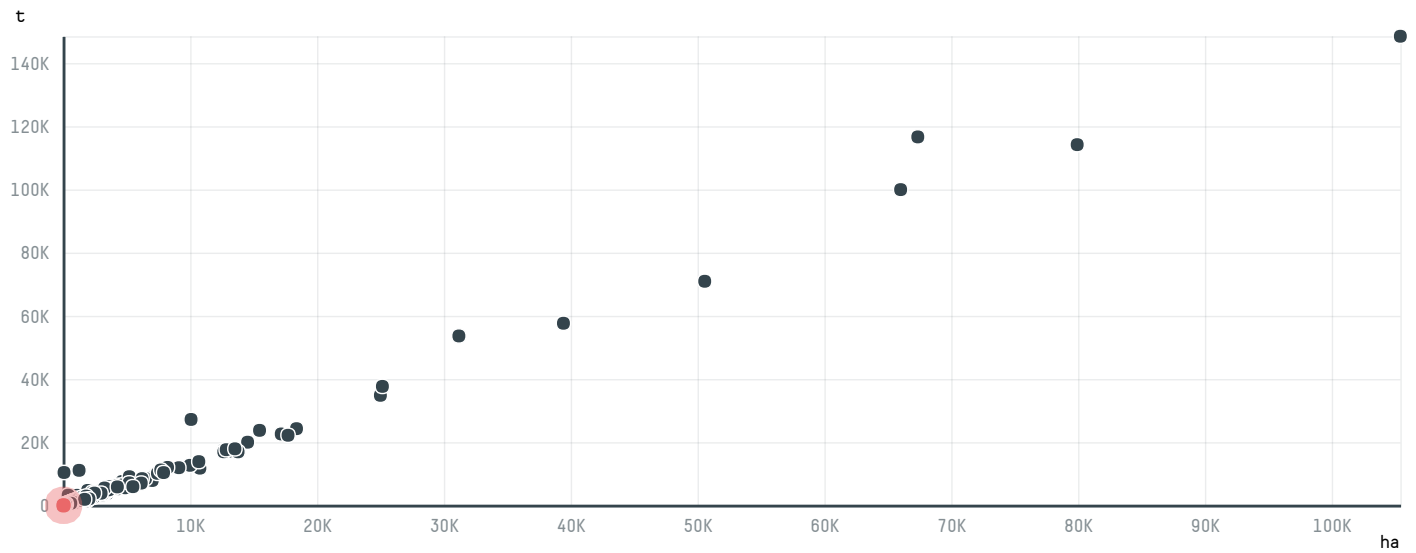

trase

ONA COFFEE (EC-021/15)

ACTIVITY COMMODITY COUNTRY YEAR
Importer **Coffee** **Brazil** **2015**

ONA COFFEE (EC-021/15) was the 14,20th largest importer of coffee from BRAZIL in 2015, accounting for 19 tons. As an importer, ONA COFFEE (EC-021/15) sources from 1 municipalities, or 0% of the coffee production municipalities. The main destination of the coffee imported by ONA COFFEE (EC-021/15) is AUSTRALIA, accounting for 100% of the total.

TOP DESTINATION COUNTRIES OF COFFEE IMPORTED BY ONA COFFEE (EC-021/15):

COMPARING COMPANIES IMPORTING COFFEE FROM BRAZIL IN 2015

Trase is a partnership between

In collaboration with

and many other organizations and individuals.