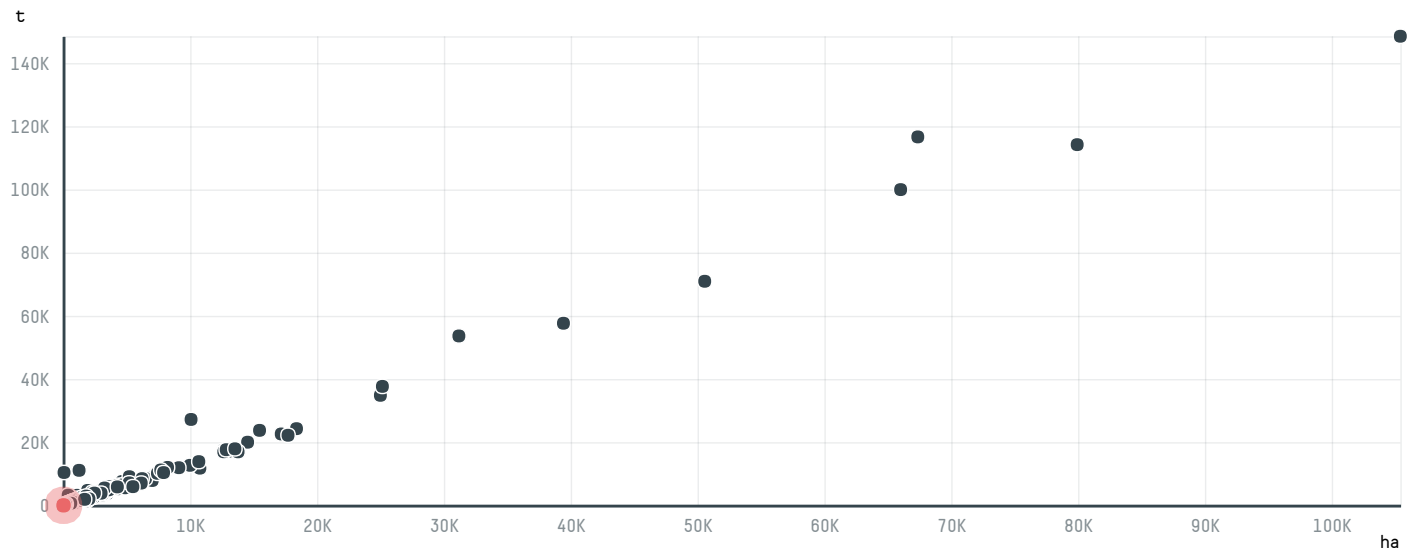

trase

ONA COFFEE (EC-013/15)

ACTIVITY COMMODITY COUNTRY YEAR
Importer **Coffee** **Brazil** **2015**

ONA COFFEE (EC-013/15) was the 1442nd largest importer of coffee from BRAZIL in 2015, accounting for 19 tons. As an importer, ONA COFFEE (EC-013/15) sources from 1 municipalities, or 0% of the coffee production municipalities. The main destination of the coffee imported by ONA COFFEE (EC-013/15) is AUSTRALIA, accounting for 100% of the total.

TOP DESTINATION COUNTRIES OF COFFEE IMPORTED BY ONA COFFEE (EC-013/15):

COMPARING COMPANIES IMPORTING COFFEE FROM BRAZIL IN 2015

Trase is a partnership between

In collaboration with

and many other organizations and individuals.