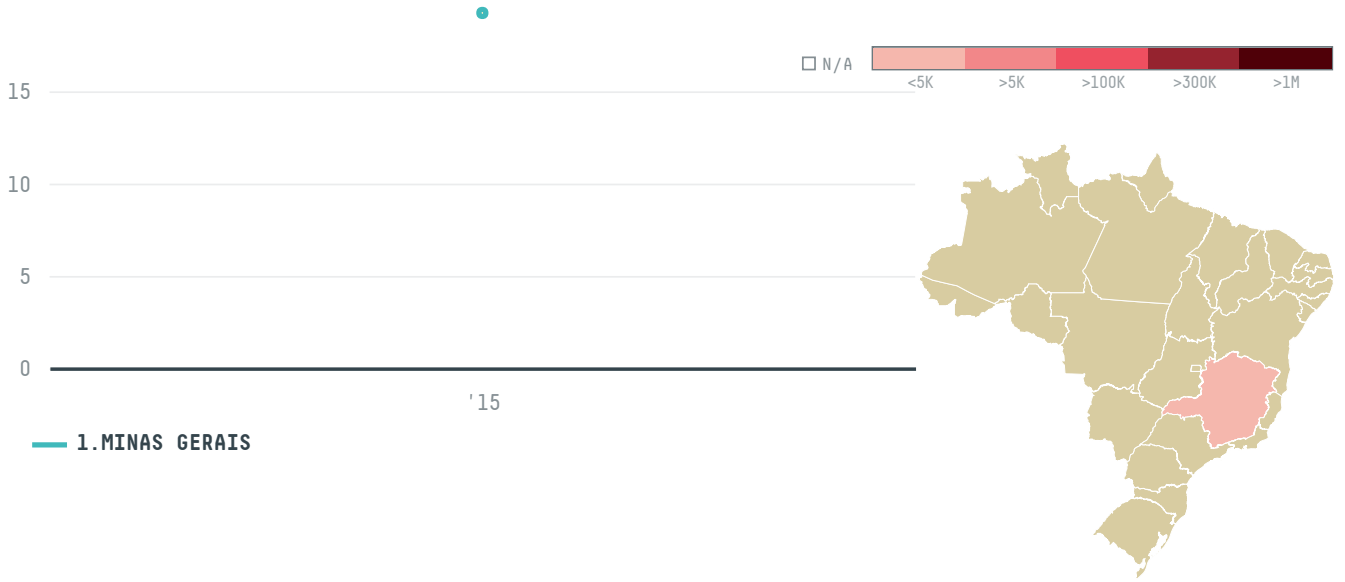

Trase is a partnership between

In collaboration with

and many other organizations

Donors

This website uses cookies to provide you with an improved user experience. By continuing to browse this site, you consent to the use of cookies and similar technologies. Please visit our [privacy policy](#) for further details.

I AGREE