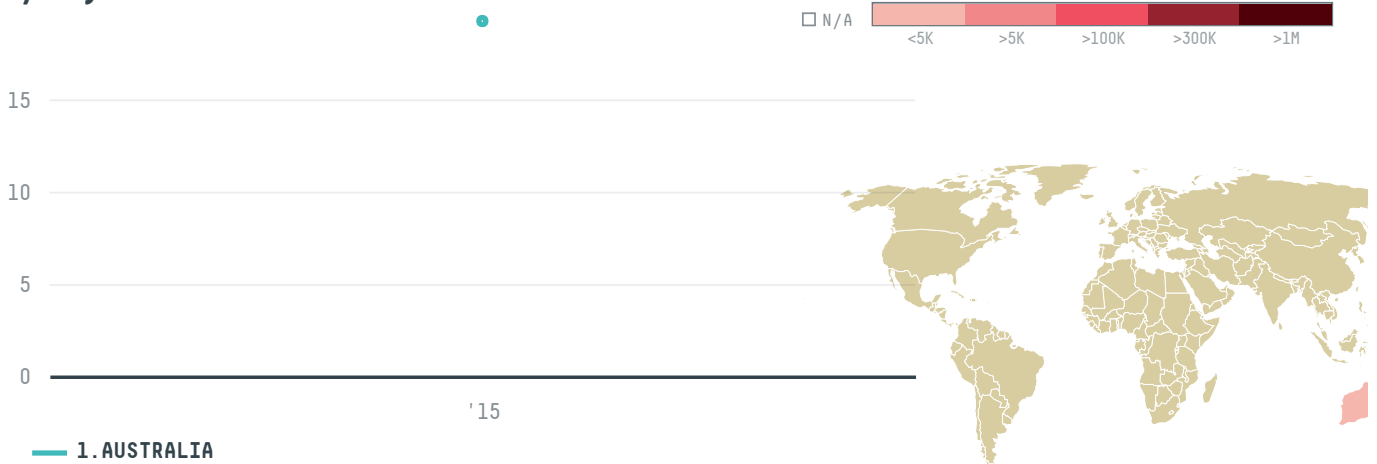

TOP DESTINATION COUNTRIES OF COFFEE IMPORTED BY EL CAFETERO PTY LTD (EC- 067/15):

This website uses cookies to provide you with an improved user experience. By continuing to browse this site, you consent to the use of cookies and similar technologies. Please visit our [privacy policy](#) for further details.

I AGREE